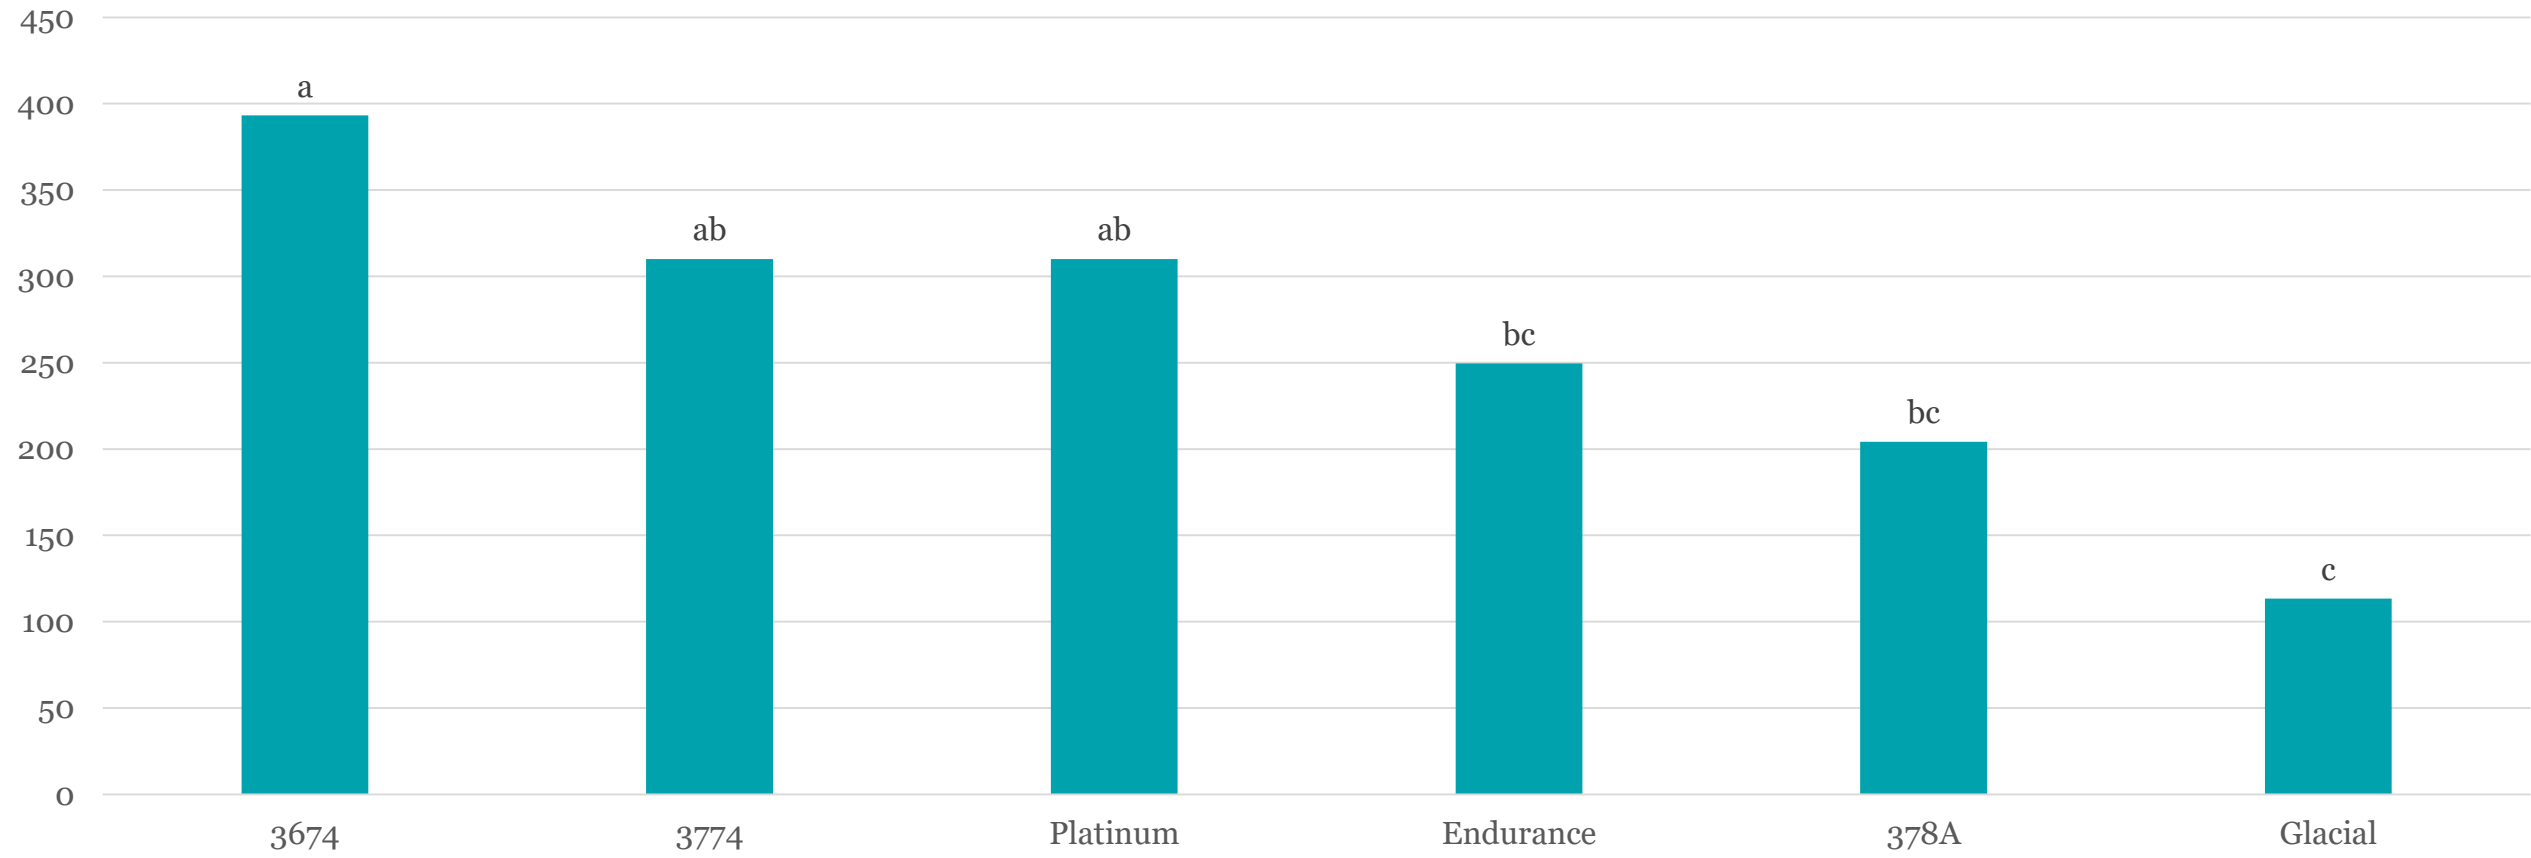

Total Length (in) - Ear + Shank

Ear Length (in)

Shank Length (in)

Bicolor Recommendations

- Seminole Sweet
- American Dream
- Superb
- Obsession
- BSS1075
- Salute

Seminole Sweet*

American Dream*

Superb

Obsession

BSS1075*

Salute

Yellow Sweet Corn

Yellow Corn Yield - Box/A

Length - Ear + Shank

Shank Length (Inches)

% Ears with Split Kernels

Split Kernels

Alliance

Yellow Sweet Corn Recommendations

Y
304

SC1336

Y
404

Seminole Gold*

White Sweet Corn

Yield (Box/A)

Total Length (In) - Ear + Shank

Shank Length (In)

White Recommendations

302

XTH3674*

301

XTH3774