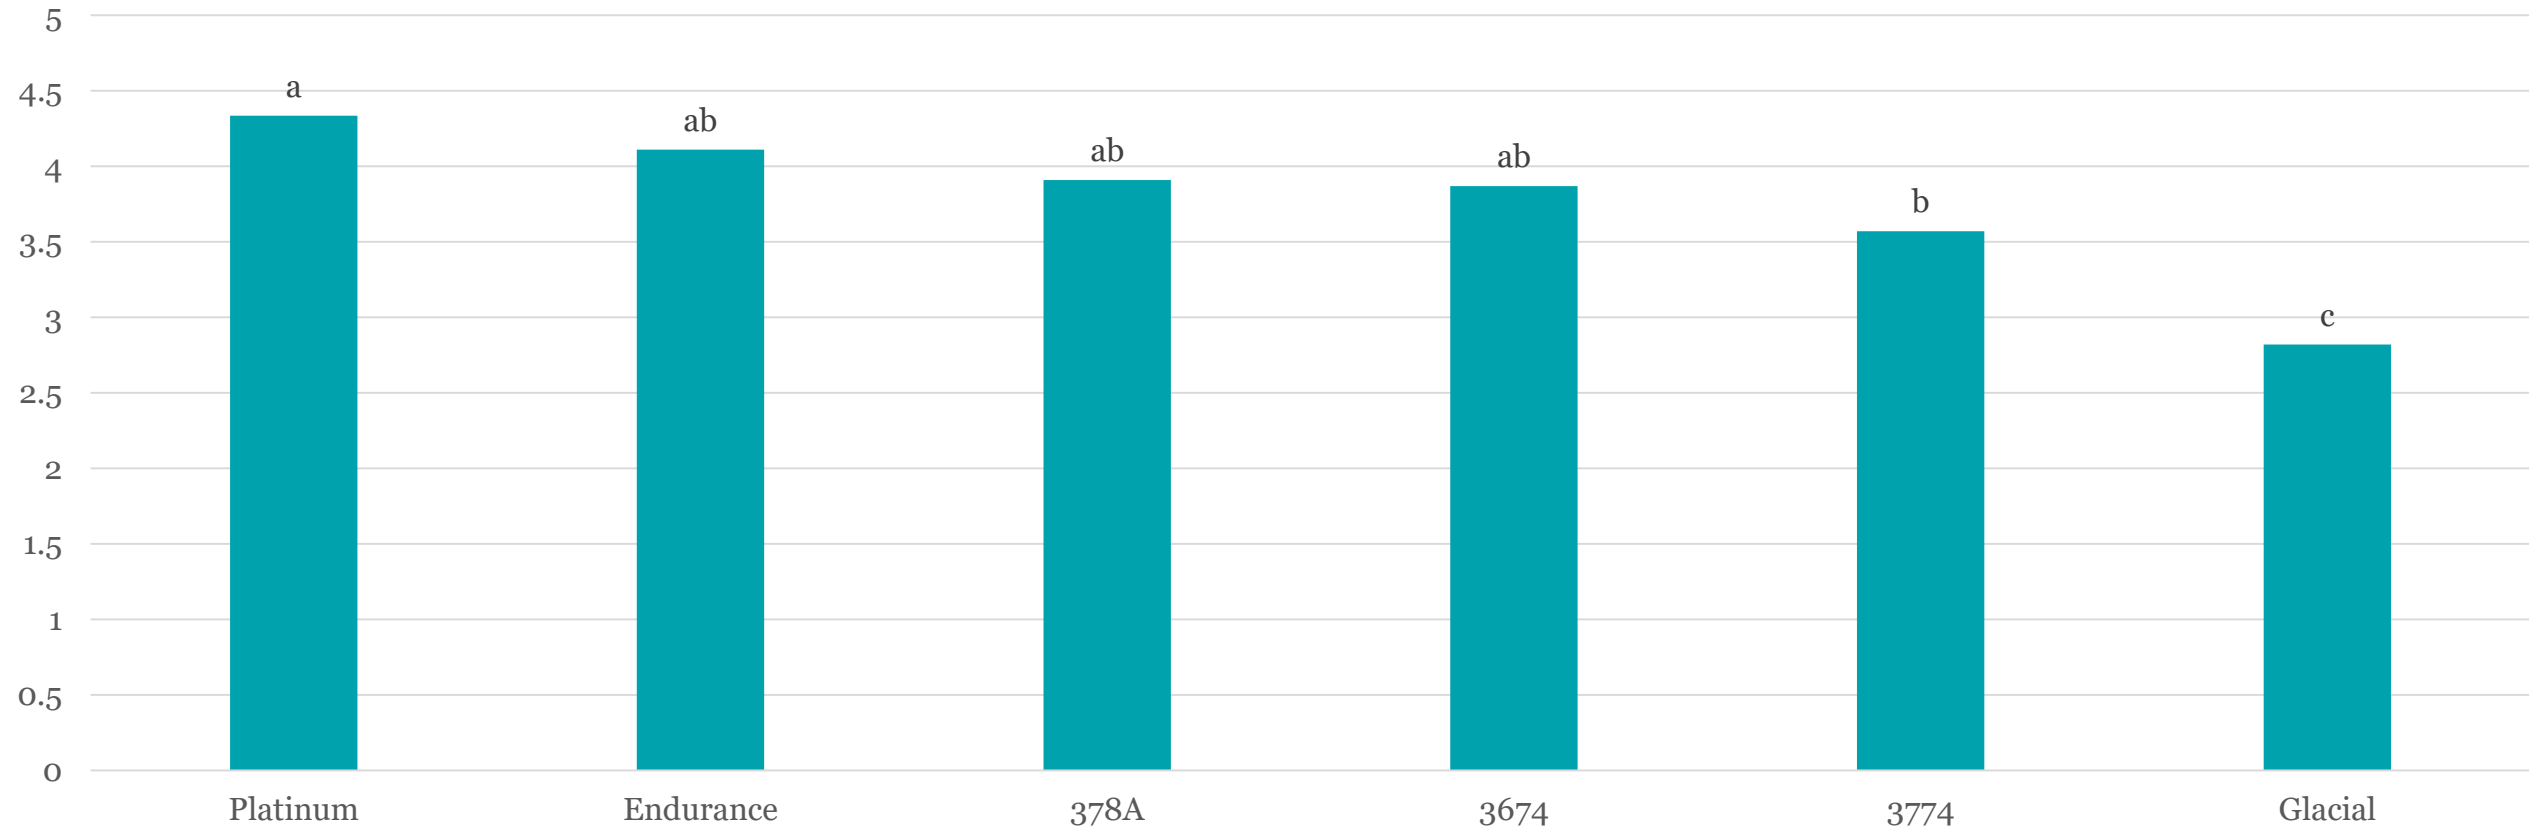

Total Length (in) - Ear + Shank

Ear Length (in)

Shank Length (in)

Bicolor Recommendations

- Seminole Sweet
- American Dream
- Superb
- Obsession
- BSS1075
- Salute

Seminole Sweet*

American Dream*

Superb

Obsession

BSS1075*

Salute

Yellow Sweet Corn

Yellow Corn Yield - Box/A

Length - Ear + Shank

Shank Length (Inches)

% Ears with Split Kernels

Split Kernels

Alliance

Yellow Sweet Corn Recommendations

Y
304

SC1336

Y
404

Seminole Gold*

White Sweet Corn

Yield (Box/A)

Total Length (In) - Ear + Shank

Shank Length (In)

White Recommendations

302

XTH3674*

301

XTH3774