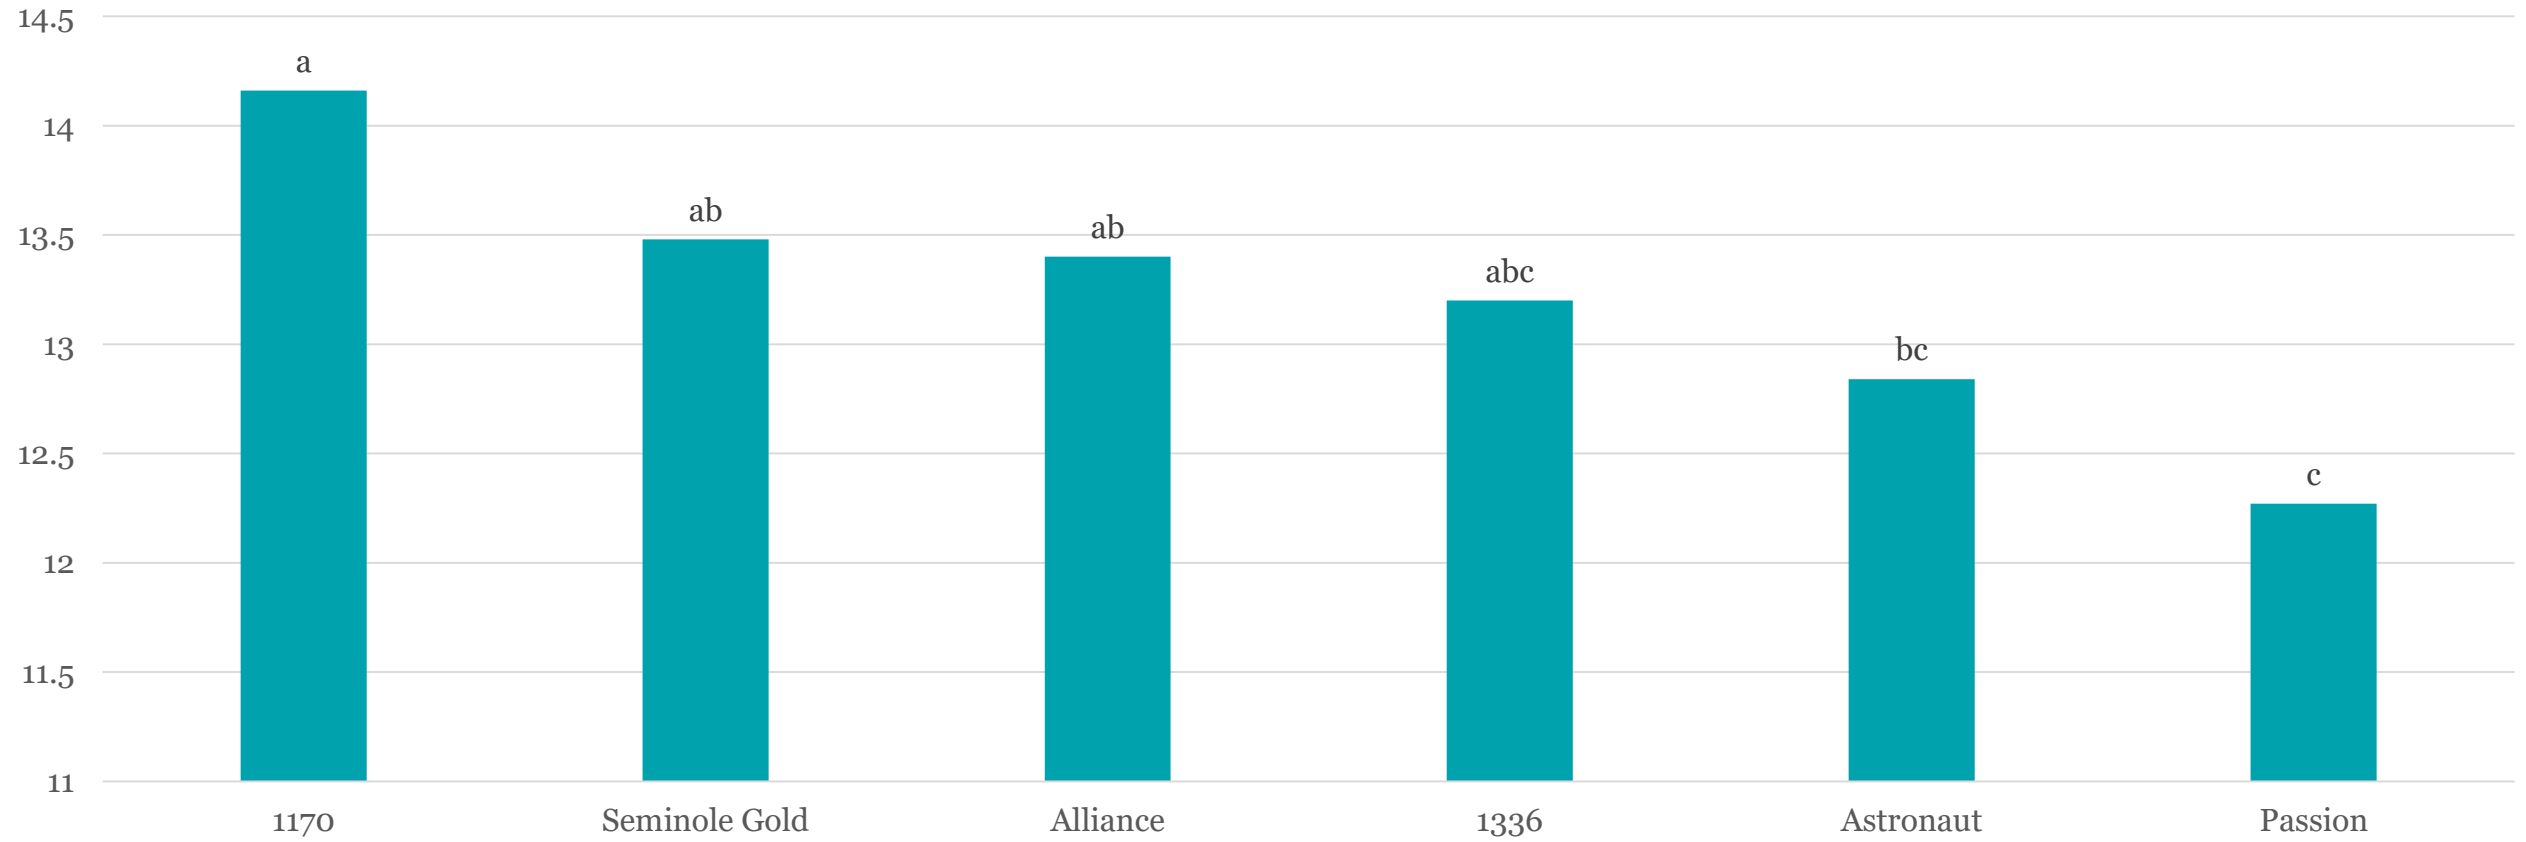

Total Length (in) - Ear + Shank

Ear Length (in)

Shank Length (in)

Bicolor Recommendations

- Seminole Sweet
- American Dream
- Superb
- Obsession
- BSS1075
- Salute

Seminole Sweet*

American Dream*

Superb

Obsession

BSS1075*

Salute

Yellow Sweet Corn

Yellow Corn Yield - Box/A

Length - Ear + Shank

Shank Length (Inches)

% Ears with Split Kernels