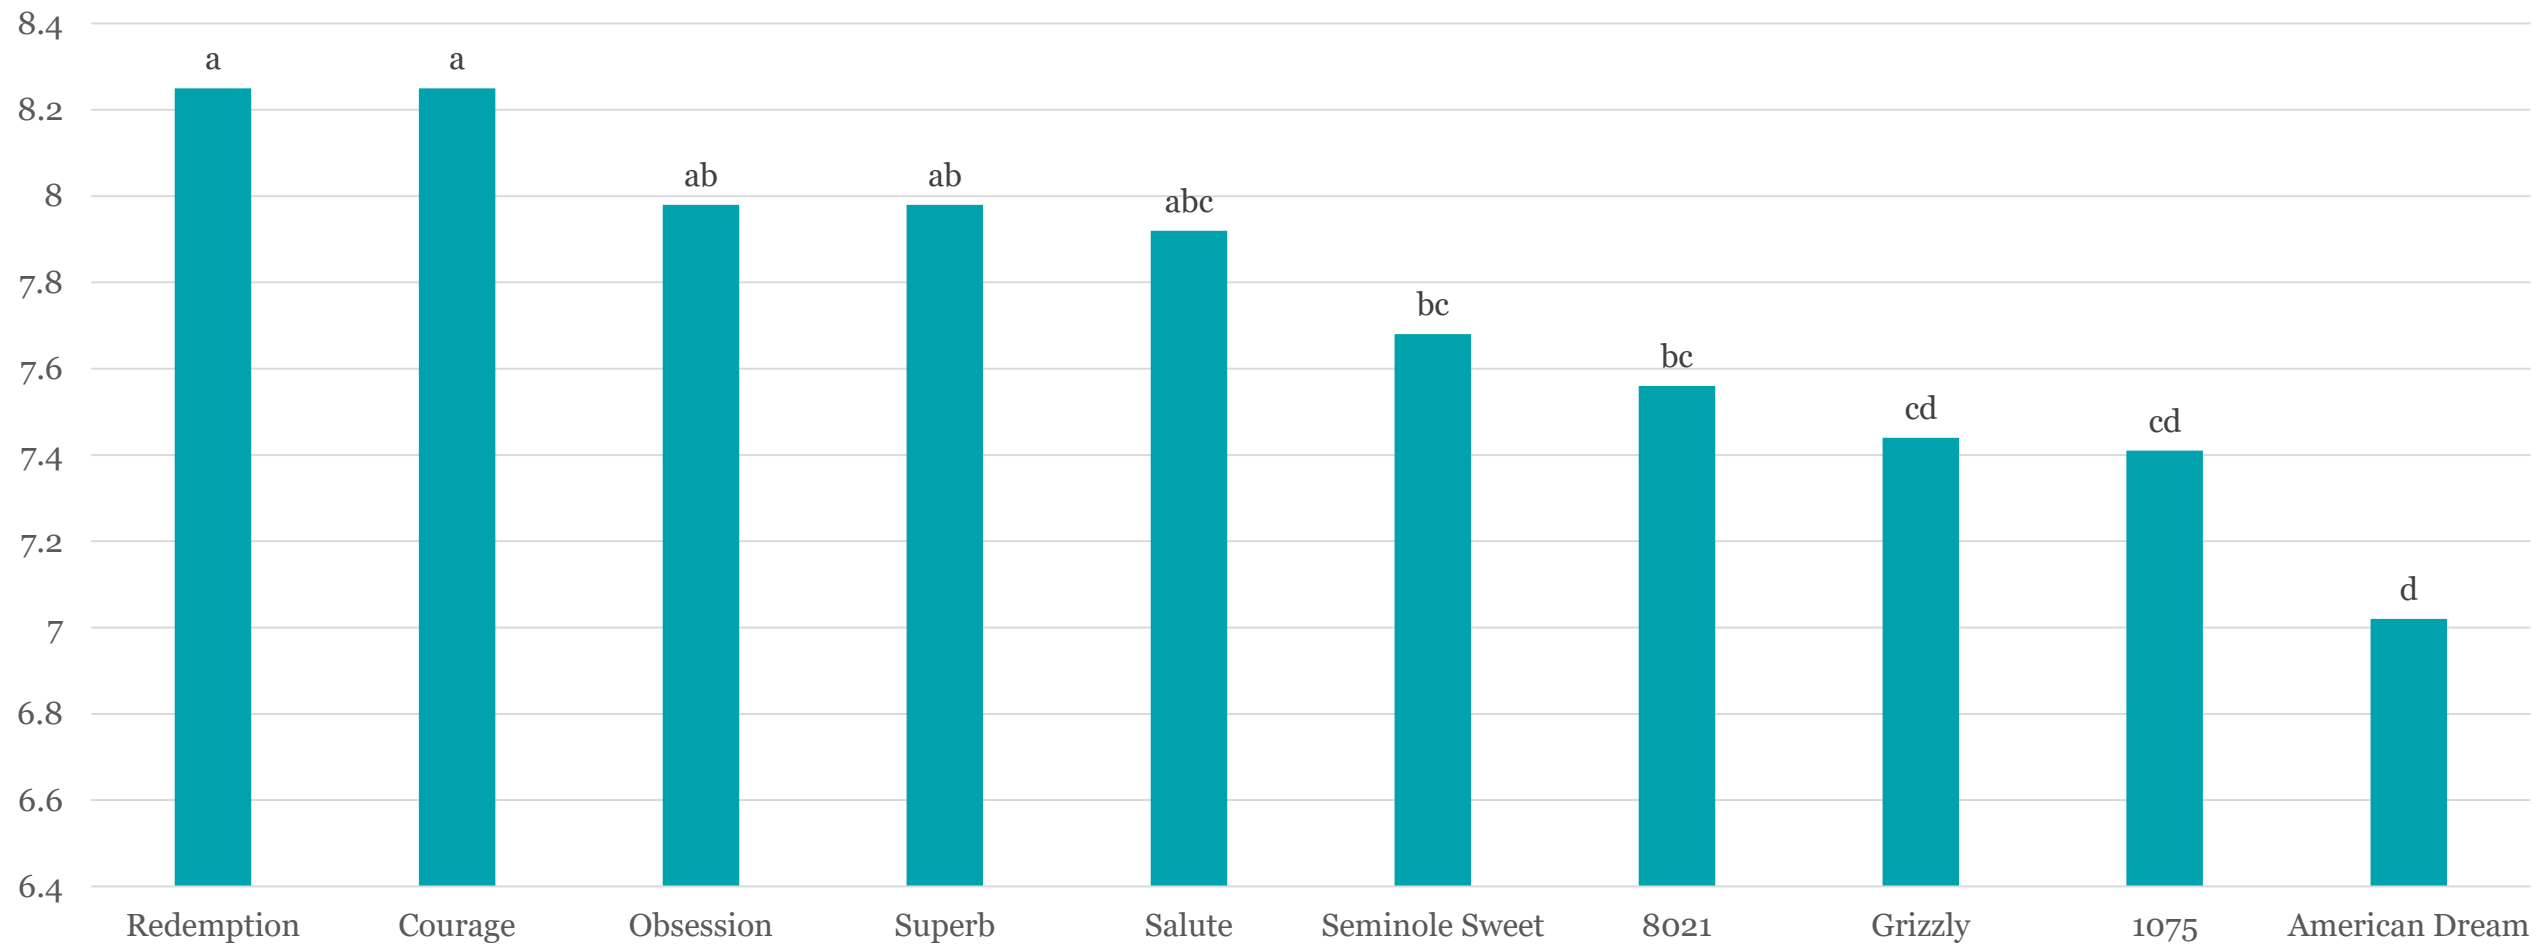

- Yellow

1. Alliance
2. Astronaut
3. GSS1170
4. Passion
5. SC1336
6. Seminole Gold

- White

1. Endurance
2. Glacial
3. Platinum
4. XTH3674
5. XTH3774
6. 378A Xtra-Tender

Bicolor Sweet Corn

Bicolor Sweet Corn Yield (Box/A)

Total Length (in) - Ear + Shank

Ear Length (in)

Shank Length (in)

Bicolor Recommendations

- Seminole Sweet
- American Dream
- Superb
- Obsession
- BSS1075
- Salute

Seminole Sweet*

American Dream*

Superb