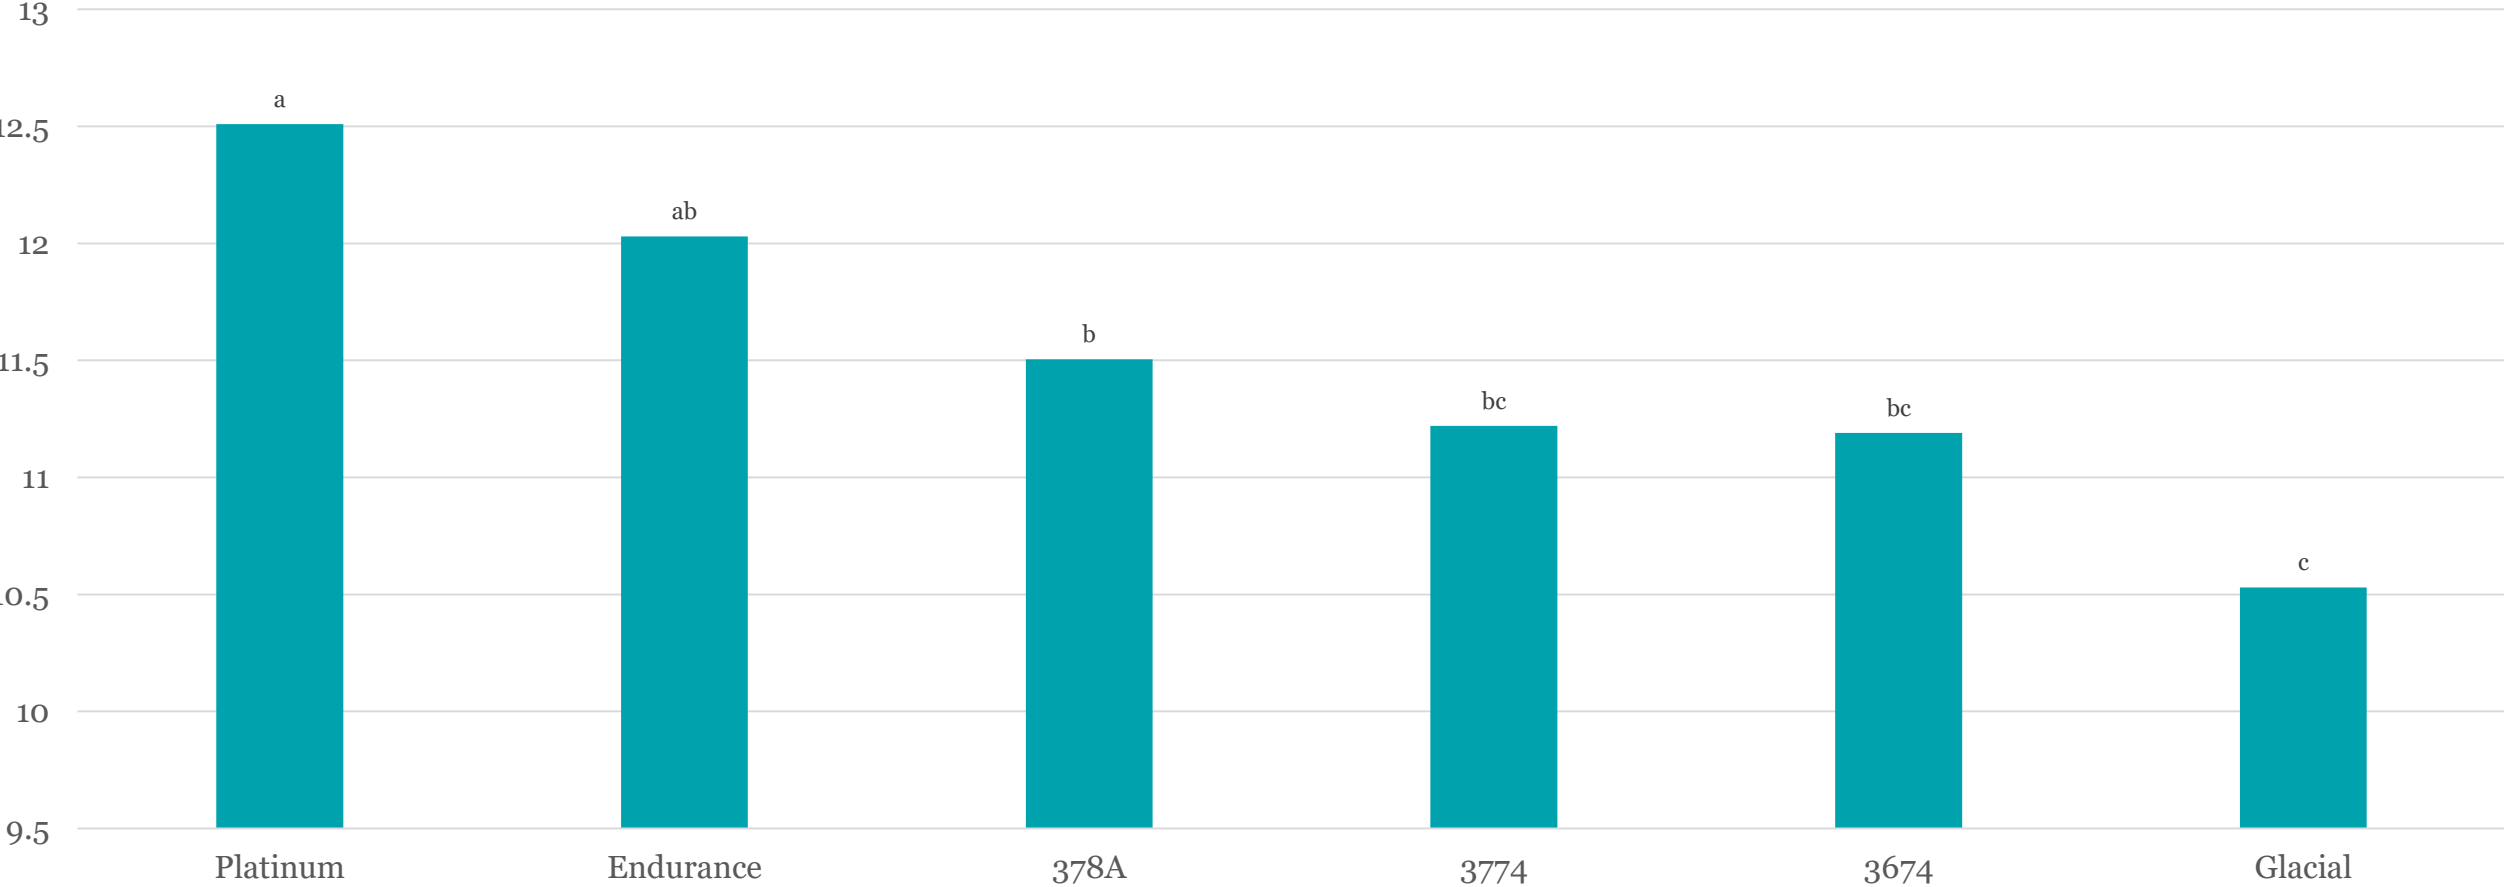

Total Length (in) - Ear + Shank

Ear Length (in)

Shank Length (in)

Bicolor Recommendations

- Seminole Sweet
- American Dream
- Superb
- Obsession
- BSS1075
- Salute

Seminole Sweet*

American Dream*

Superb

Obsession

BSS1075*

Salute

Yellow Sweet Corn

Yellow Corn Yield - Box/A

Length - Ear + Shank

Shank Length (Inches)

% Ears with Split Kernels

Split Kernels

Alliance

Yellow Sweet Corn Recommendations

Y
304

SC1336

Y
404

Seminole Gold*

White Sweet Corn

Yield (Box/A)

Total Length (In) - Ear + Shank

Shank Length (In)

White Recommendations

302

XTH3674*

301

XTH3774