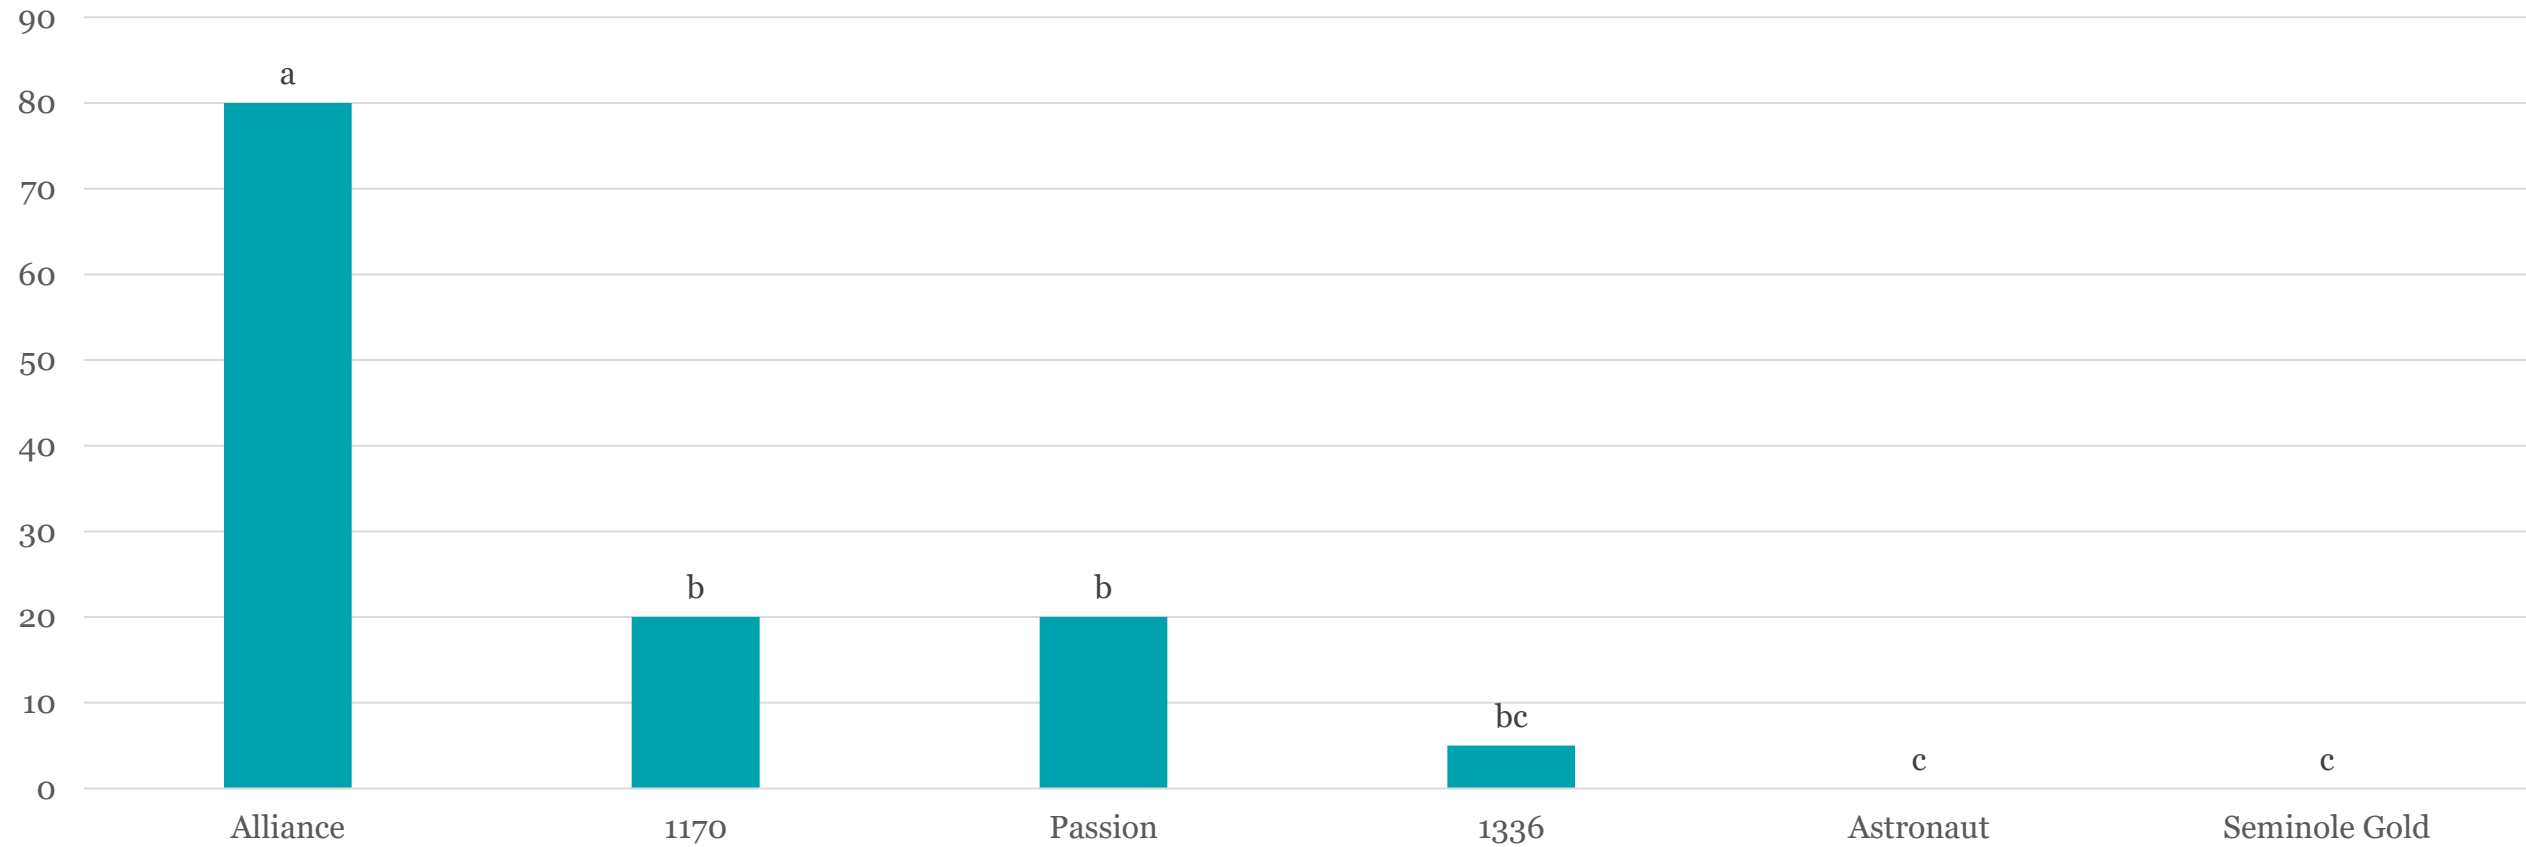

Total Length (in) - Ear + Shank

Ear Length (in)

Shank Length (in)

Bicolor Recommendations

- Seminole Sweet
- American Dream
- Superb
- Obsession
- BSS1075
- Salute

Seminole Sweet*

American Dream*

Superb

Obsession

BSS1075*

Salute

Yellow Sweet Corn

Yellow Corn Yield - Box/A

Length - Ear + Shank

Shank Length (Inches)

% Ears with Split Kernels