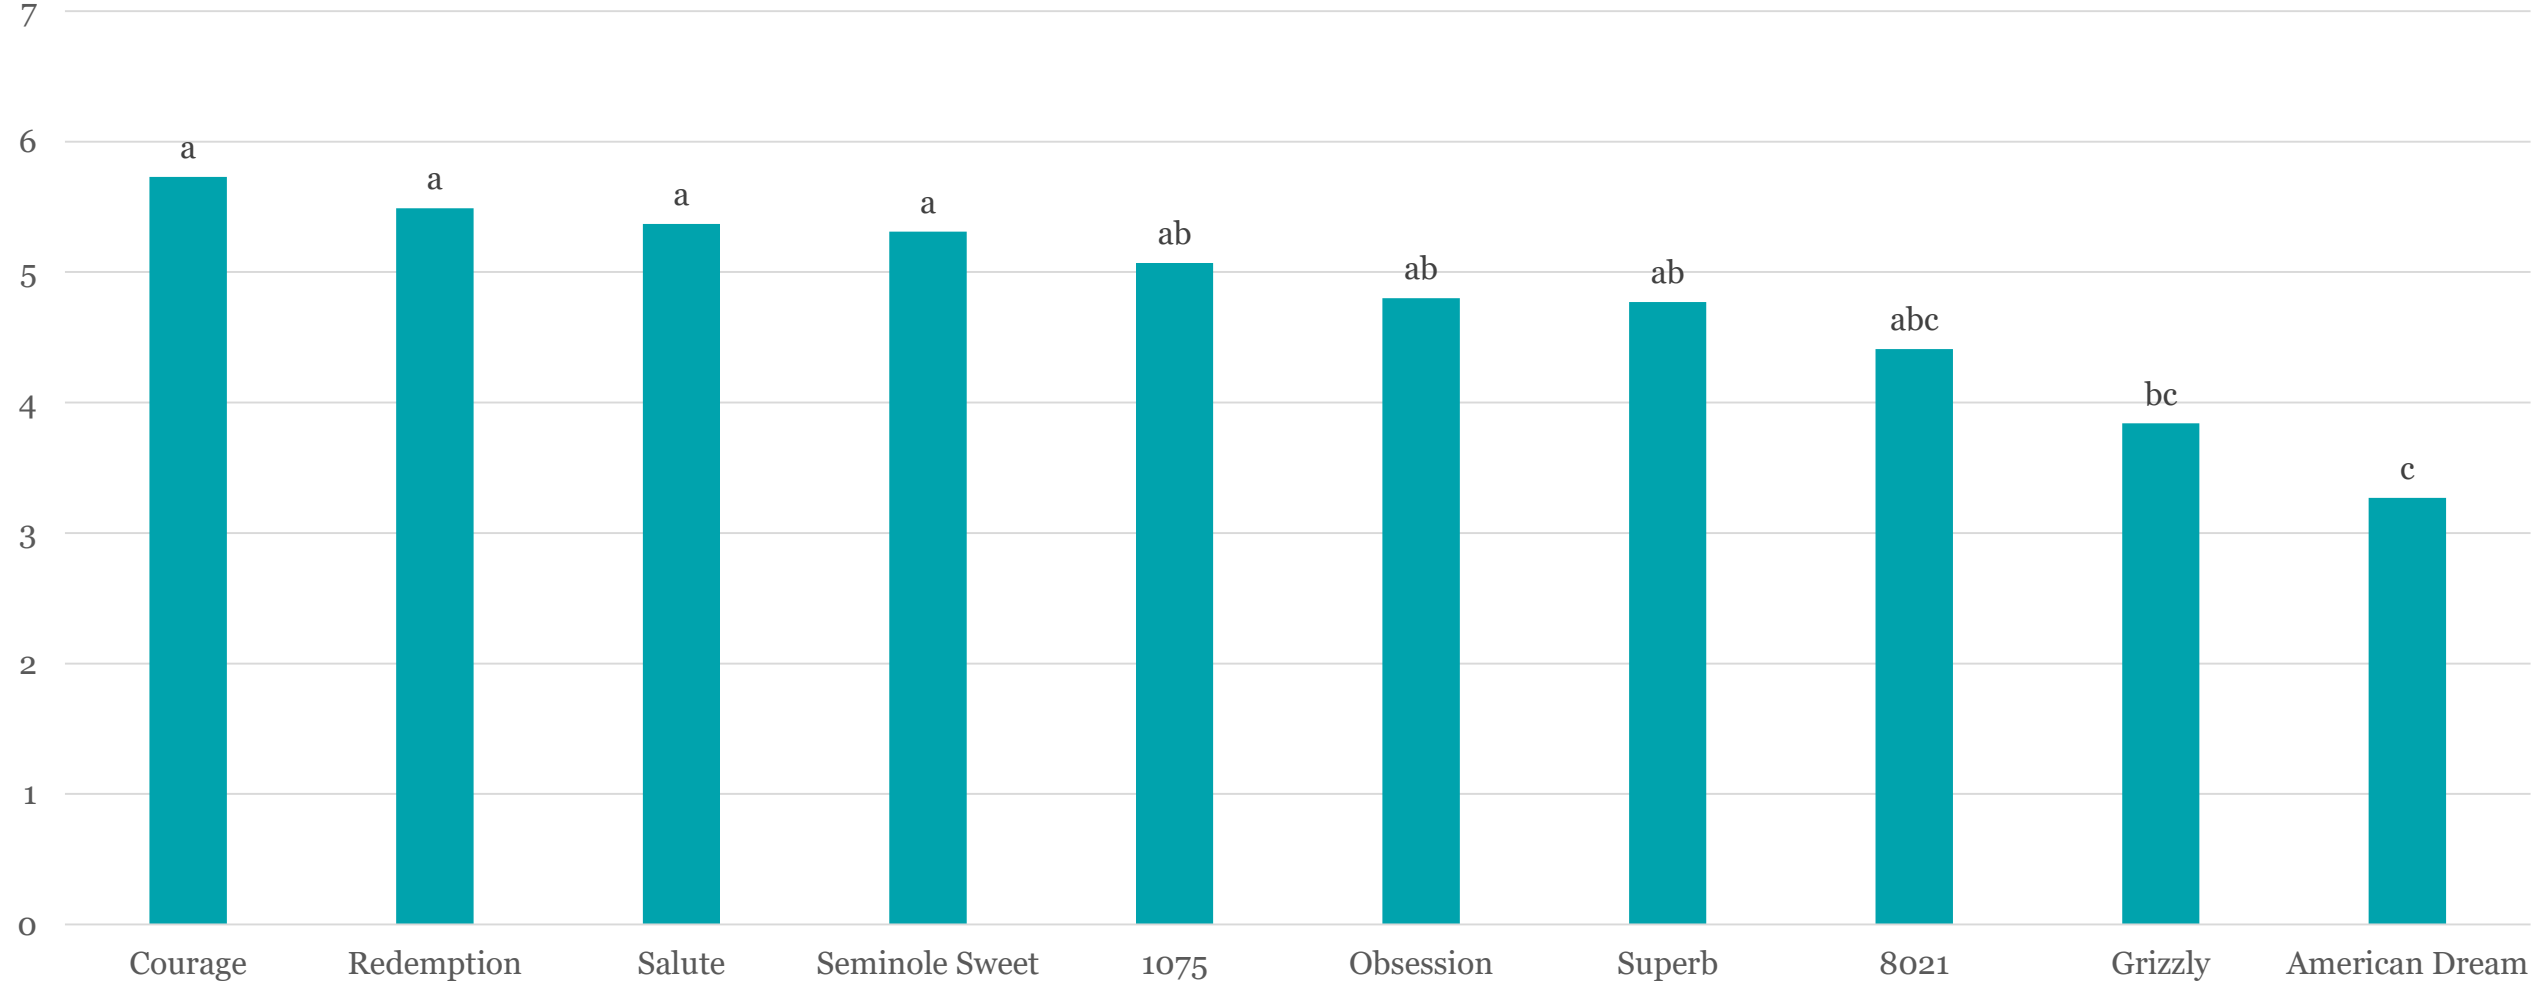

- Yellow

1. Alliance
2. Astronaut
3. GSS1170
4. Passion
5. SC1336
6. Seminole Gold

- White

1. Endurance
2. Glacial
3. Platinum
4. XTH3674
5. XTH3774
6. 378A Xtra-Tender

Bicolor Sweet Corn

Bicolor Sweet Corn Yield (Box/A)

Total Length (in) - Ear + Shank

Ear Length (in)

Shank Length (in)

Bicolor Recommendations

- Seminole Sweet
- American Dream
- Superb
- Obsession
- BSS1075
- Salute

Seminole Sweet*

American Dream*

Superb