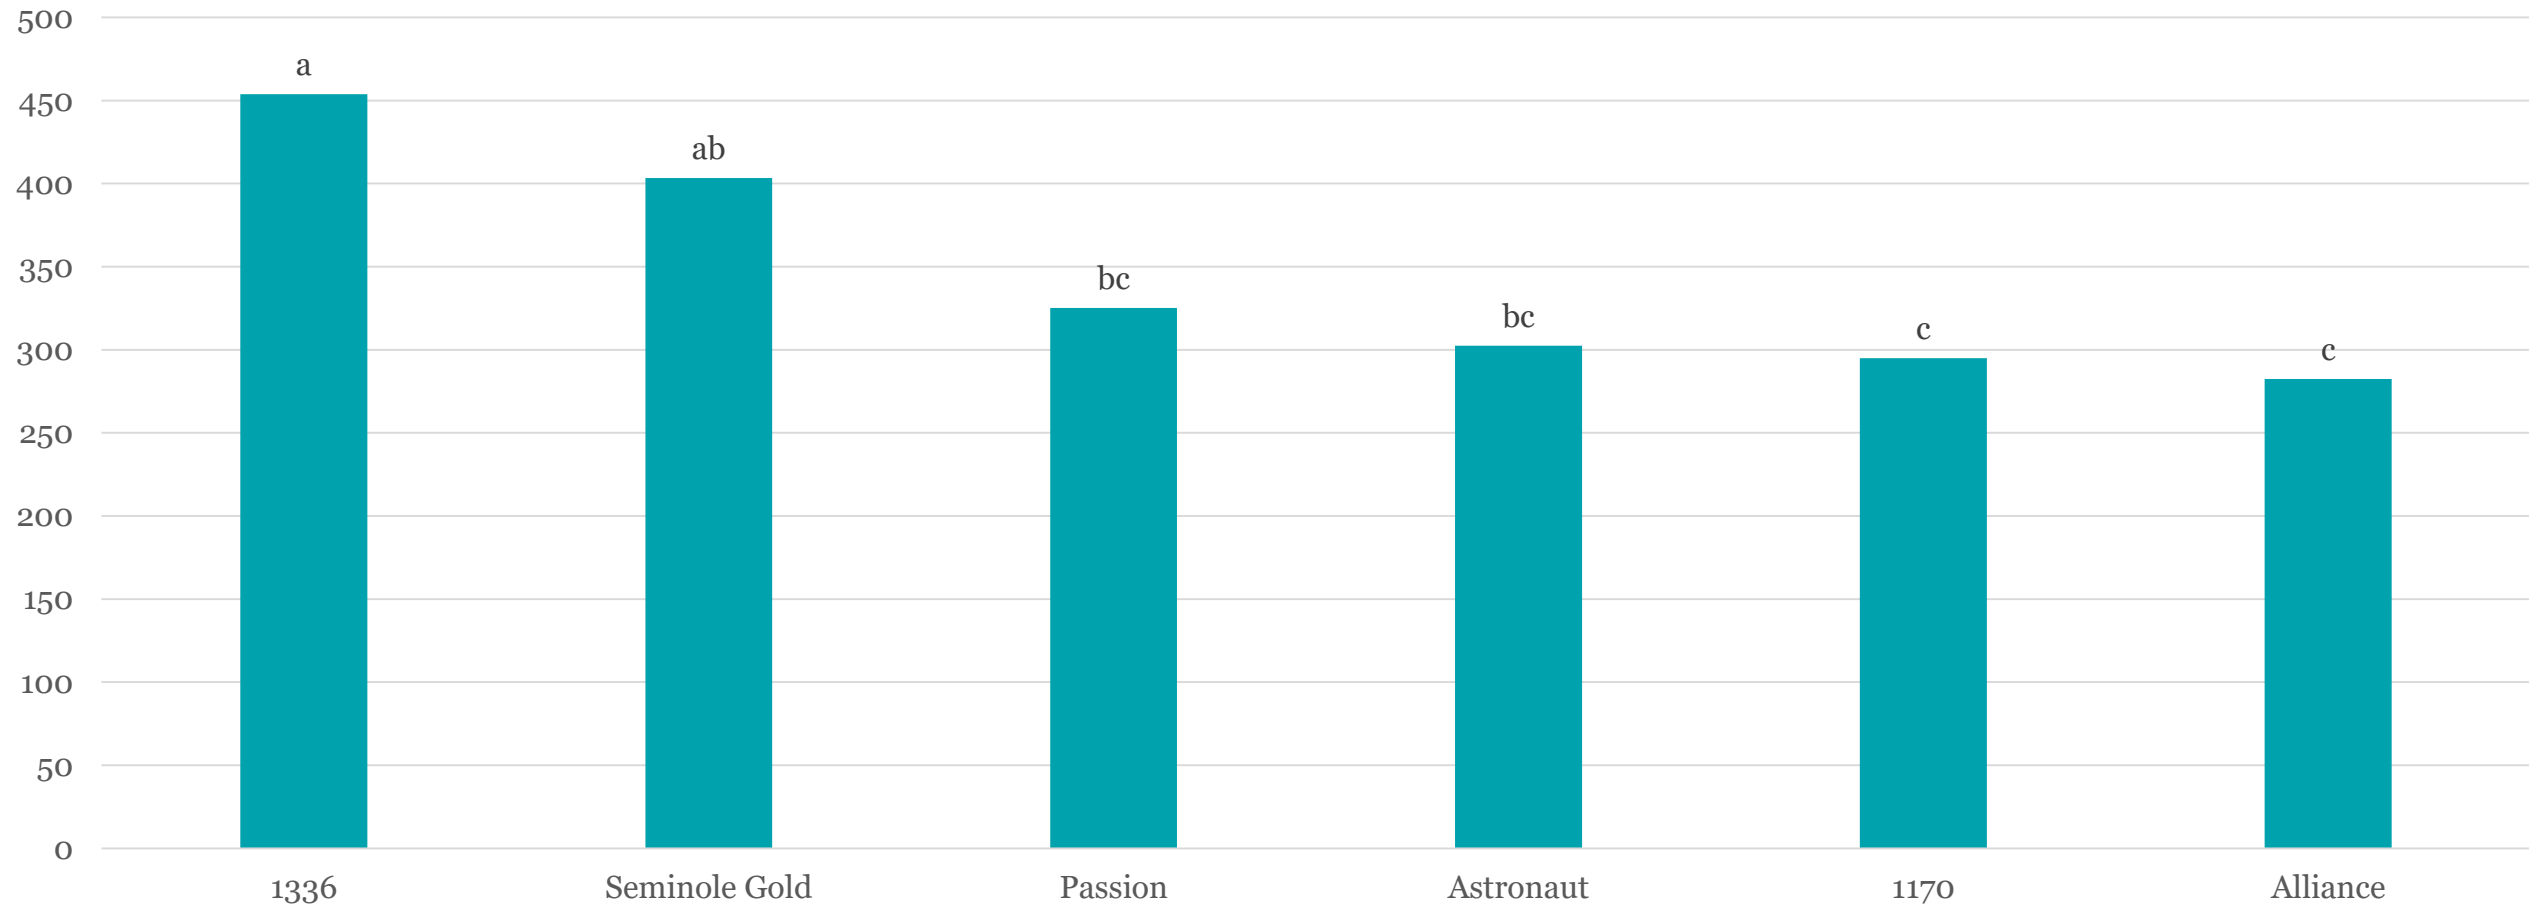

Total Length (in) - Ear + Shank

Ear Length (in)

Shank Length (in)

Bicolor Recommendations

- Seminole Sweet
- American Dream
- Superb
- Obsession
- BSS1075
- Salute

Seminole Sweet*

American Dream*

Superb

Obsession

BSS1075*

Salute

Yellow Sweet Corn

Yellow Corn Yield - Box/A

Length - Ear + Shank

Shank Length (Inches)

% Ears with Split Kernels