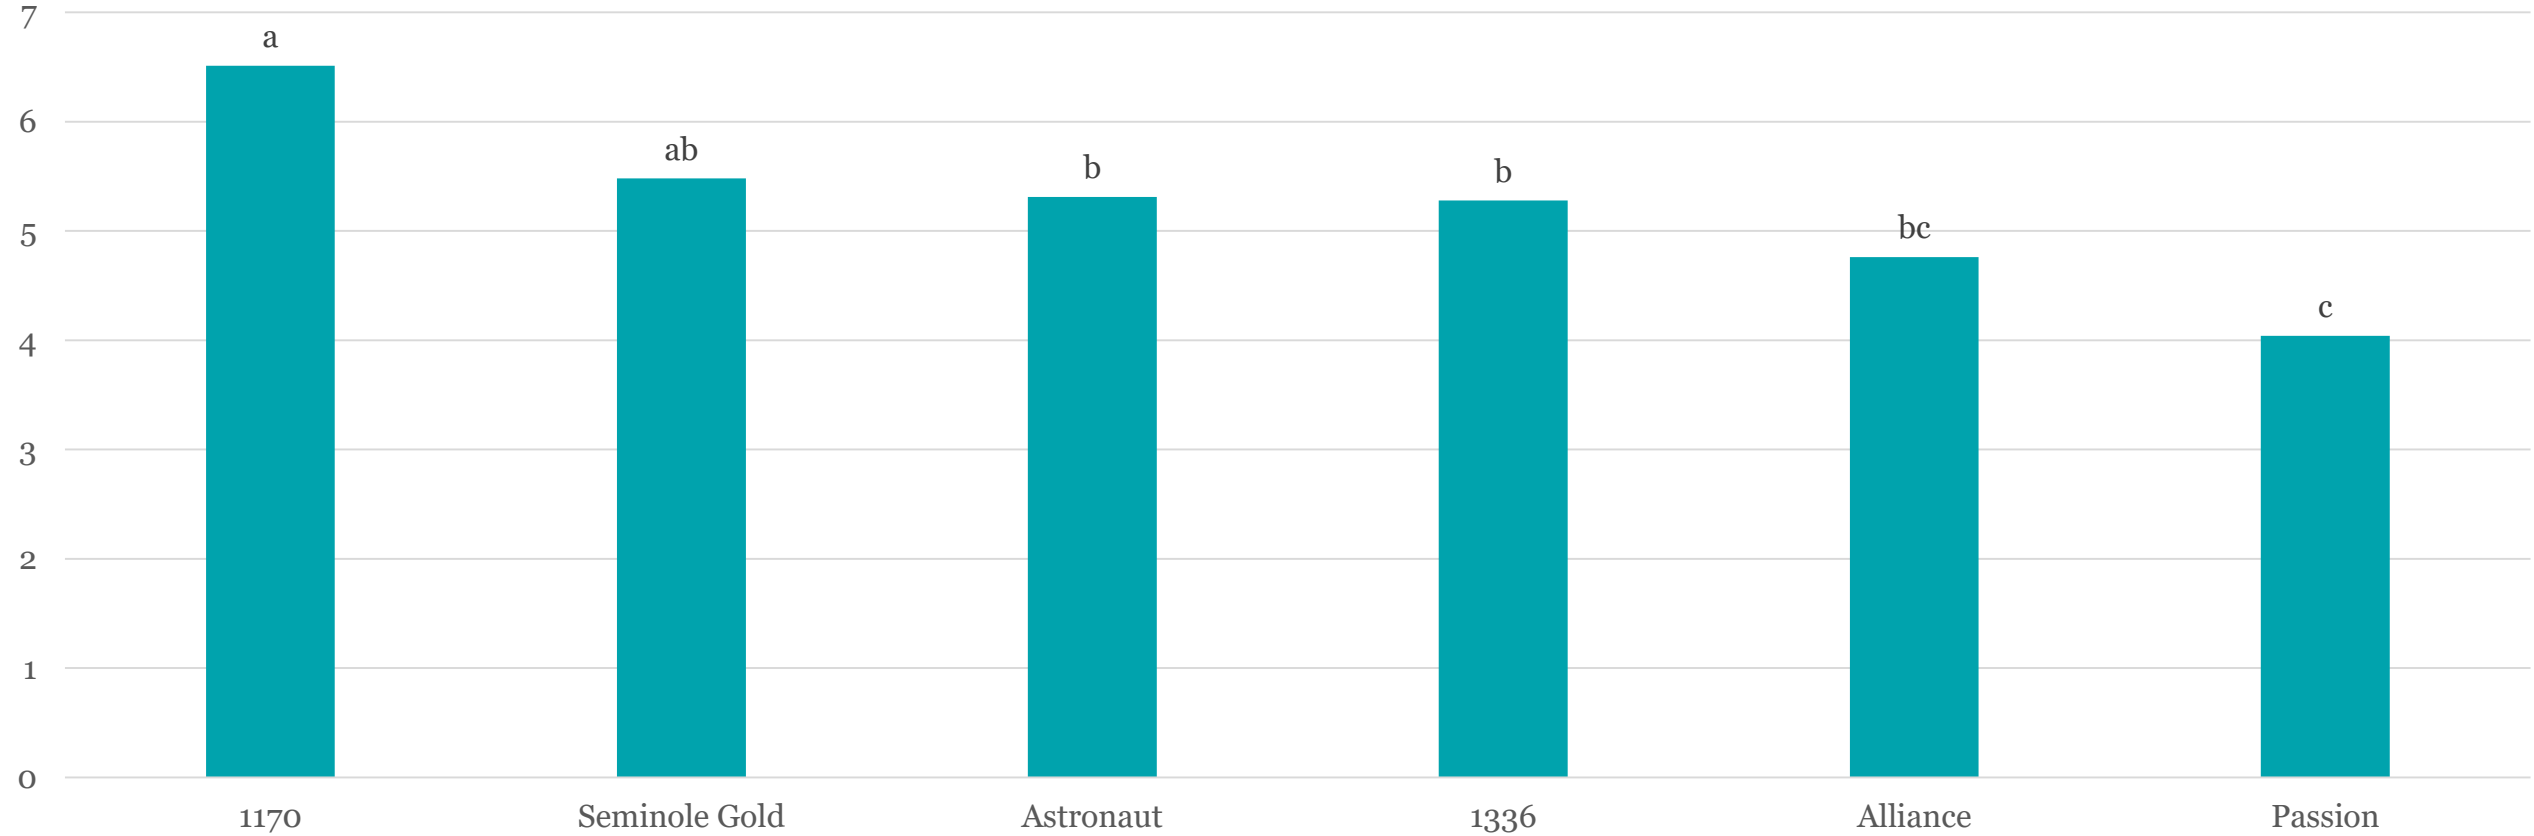

Total Length (in) - Ear + Shank

Ear Length (in)

Shank Length (in)

Bicolor Recommendations

- Seminole Sweet
- American Dream
- Superb
- Obsession
- BSS1075
- Salute

Seminole Sweet*

American Dream*

Superb

Obsession

BSS1075*

Salute

Yellow Sweet Corn

Yellow Corn Yield - Box/A

Length - Ear + Shank

Shank Length (Inches)

% Ears with Split Kernels