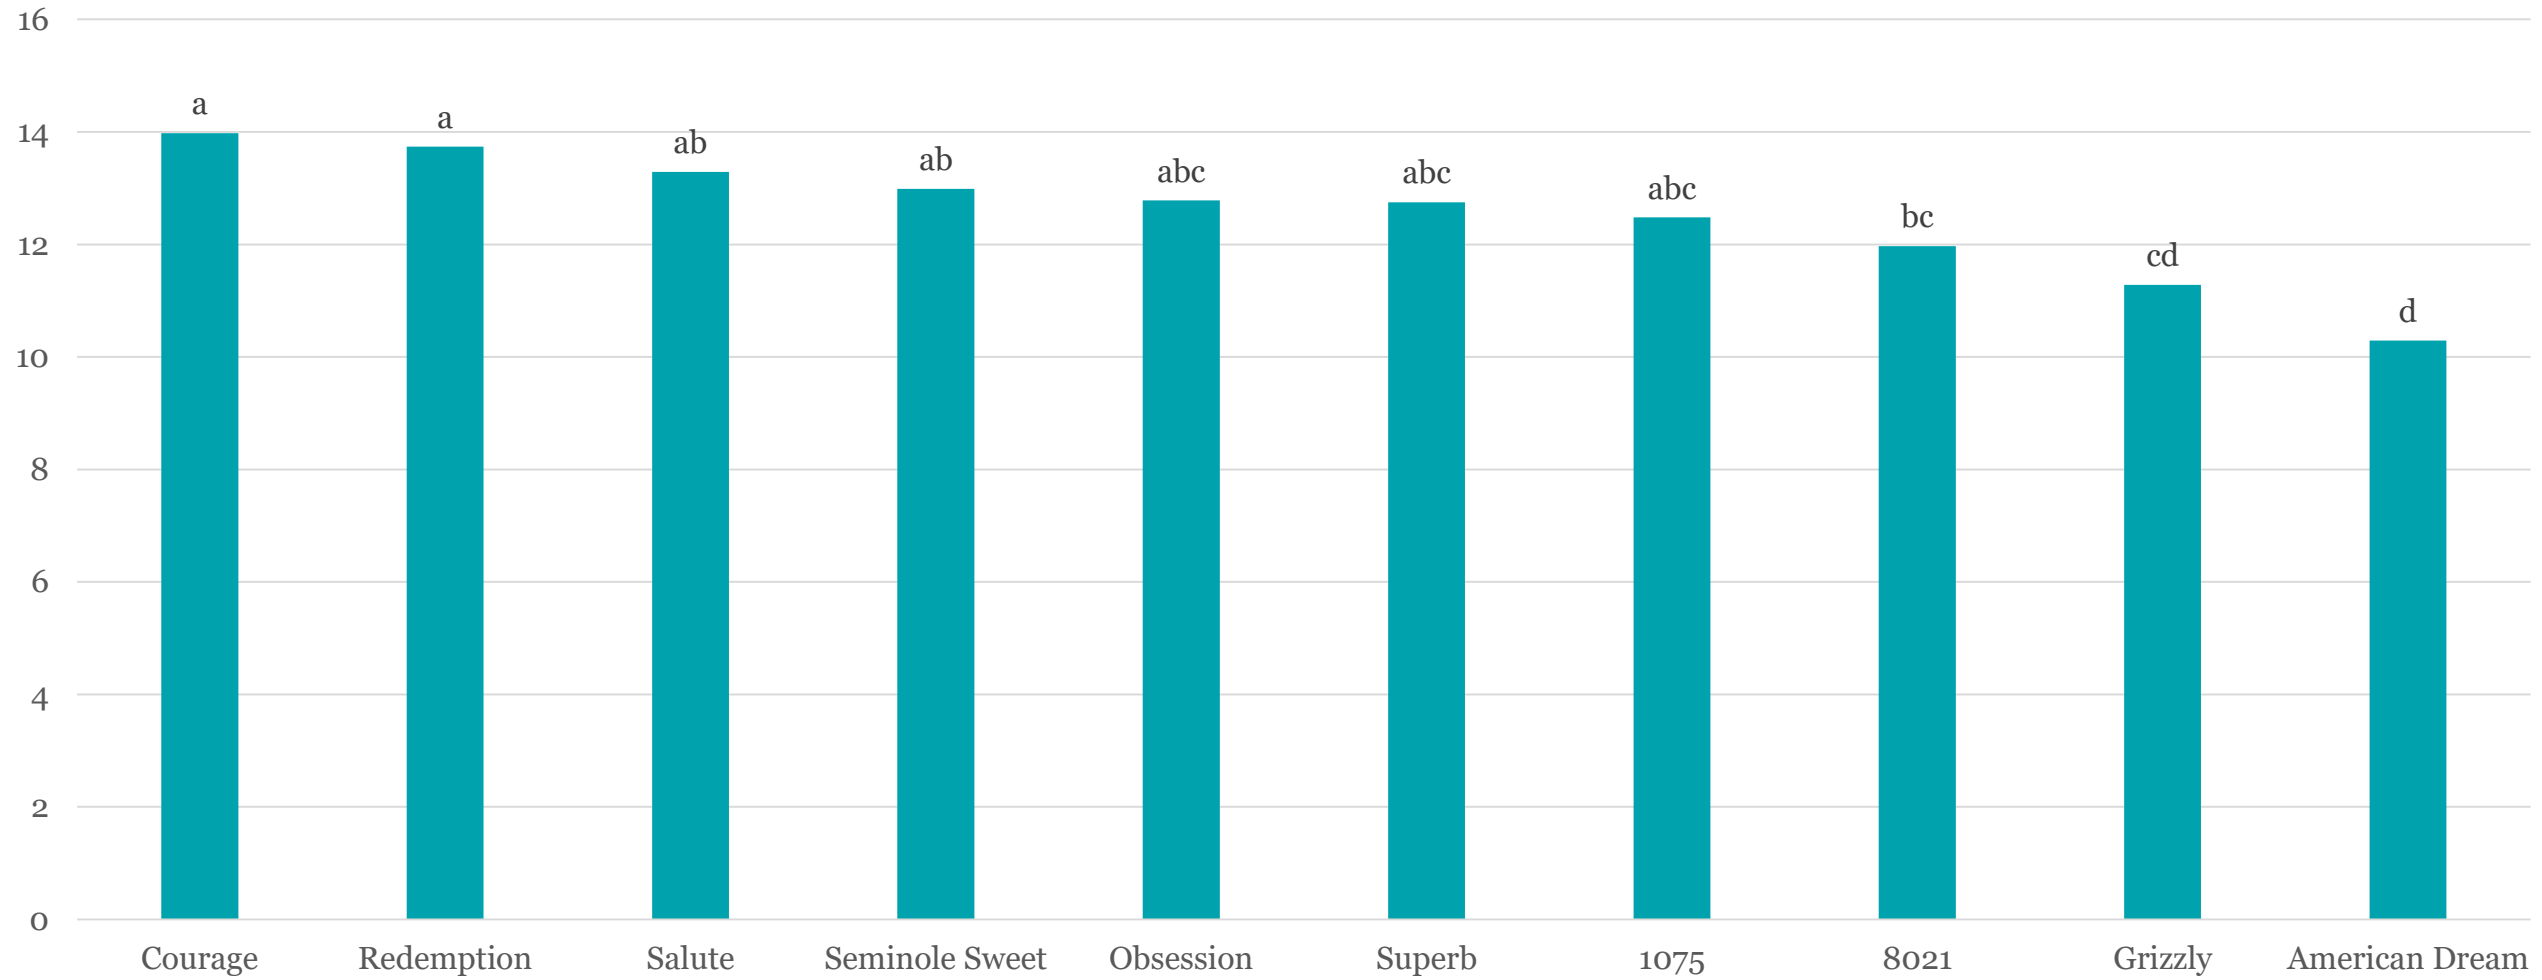

- Yellow

1. Alliance
2. Astronaut
3. GSS1170
4. Passion
5. SC1336
6. Seminole Gold

- White

1. Endurance
2. Glacial
3. Platinum
4. XTH3674
5. XTH3774
6. 378A Xtra-Tender

Bicolor Sweet Corn

Bicolor Sweet Corn Yield (Box/A)

Total Length (in) - Ear + Shank

Ear Length (in)

Shank Length (in)

Bicolor Recommendations

- Seminole Sweet
- American Dream
- Superb
- Obsession
- BSS1075
- Salute

Seminole Sweet*

American Dream*

Superb