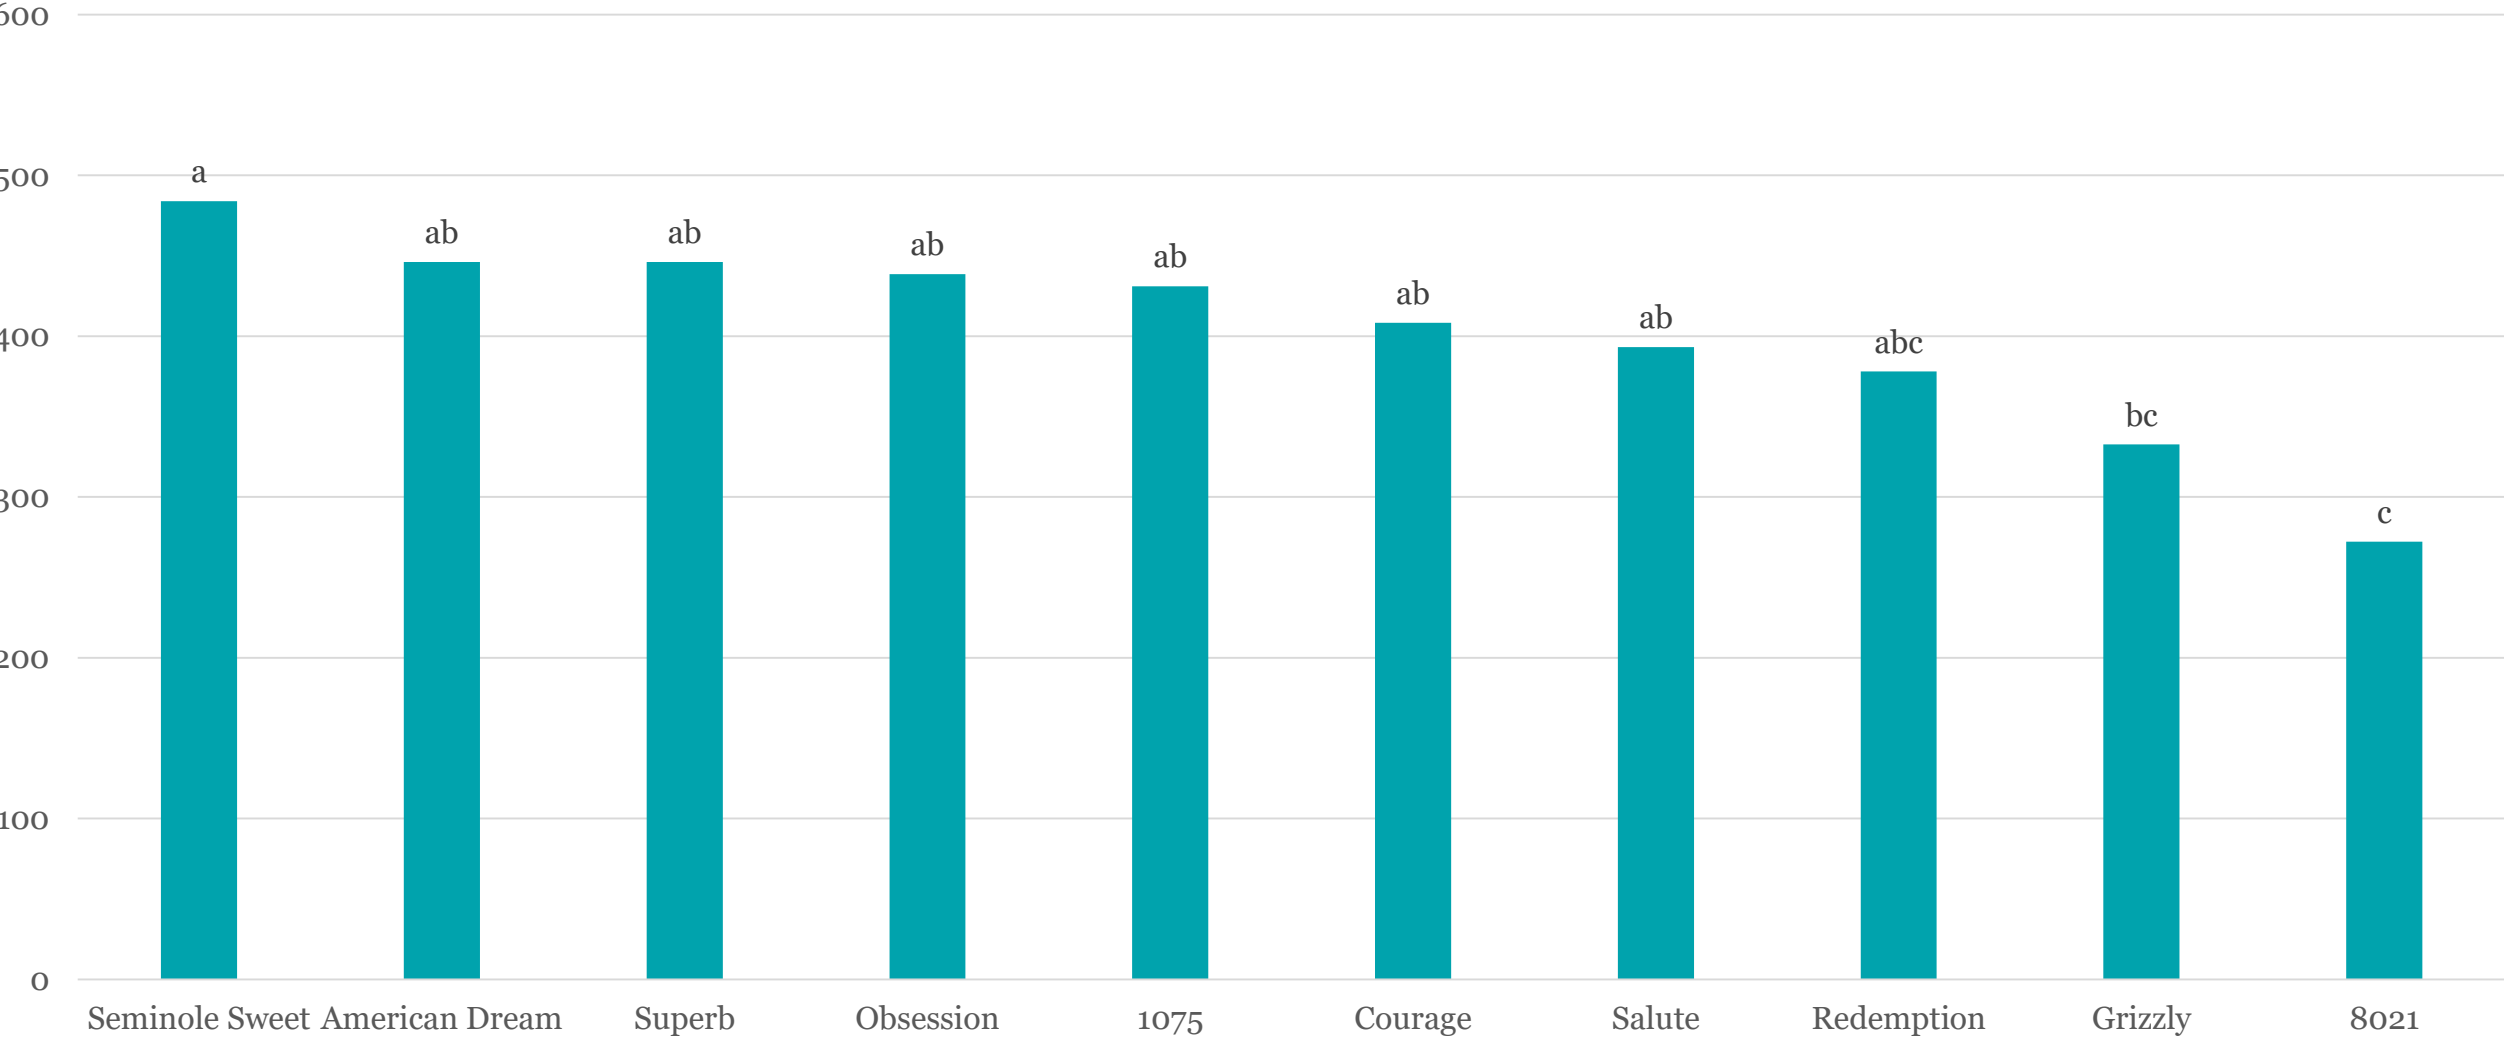

- Yellow

1. Alliance
2. Astronaut
3. GSS1170
4. Passion
5. SC1336
6. Seminole Gold

- White

1. Endurance
2. Glacial
3. Platinum
4. XTH3674
5. XTH3774
6. 378A Xtra-Tender

Bicolor Sweet Corn

Bicolor Sweet Corn Yield (Box/A)

Total Length (in) - Ear + Shank

Ear Length (in)

Shank Length (in)

Bicolor Recommendations

- Seminole Sweet
- American Dream
- Superb
- Obsession
- BSS1075
- Salute

Seminole Sweet*

American Dream*

Superb

Obsession

BSS1075*

Salute

Yellow Sweet Corn

Yellow Corn Yield - Box/A

Length - Ear + Shank

Shank Length (Inches)

% Ears with Split Kernels