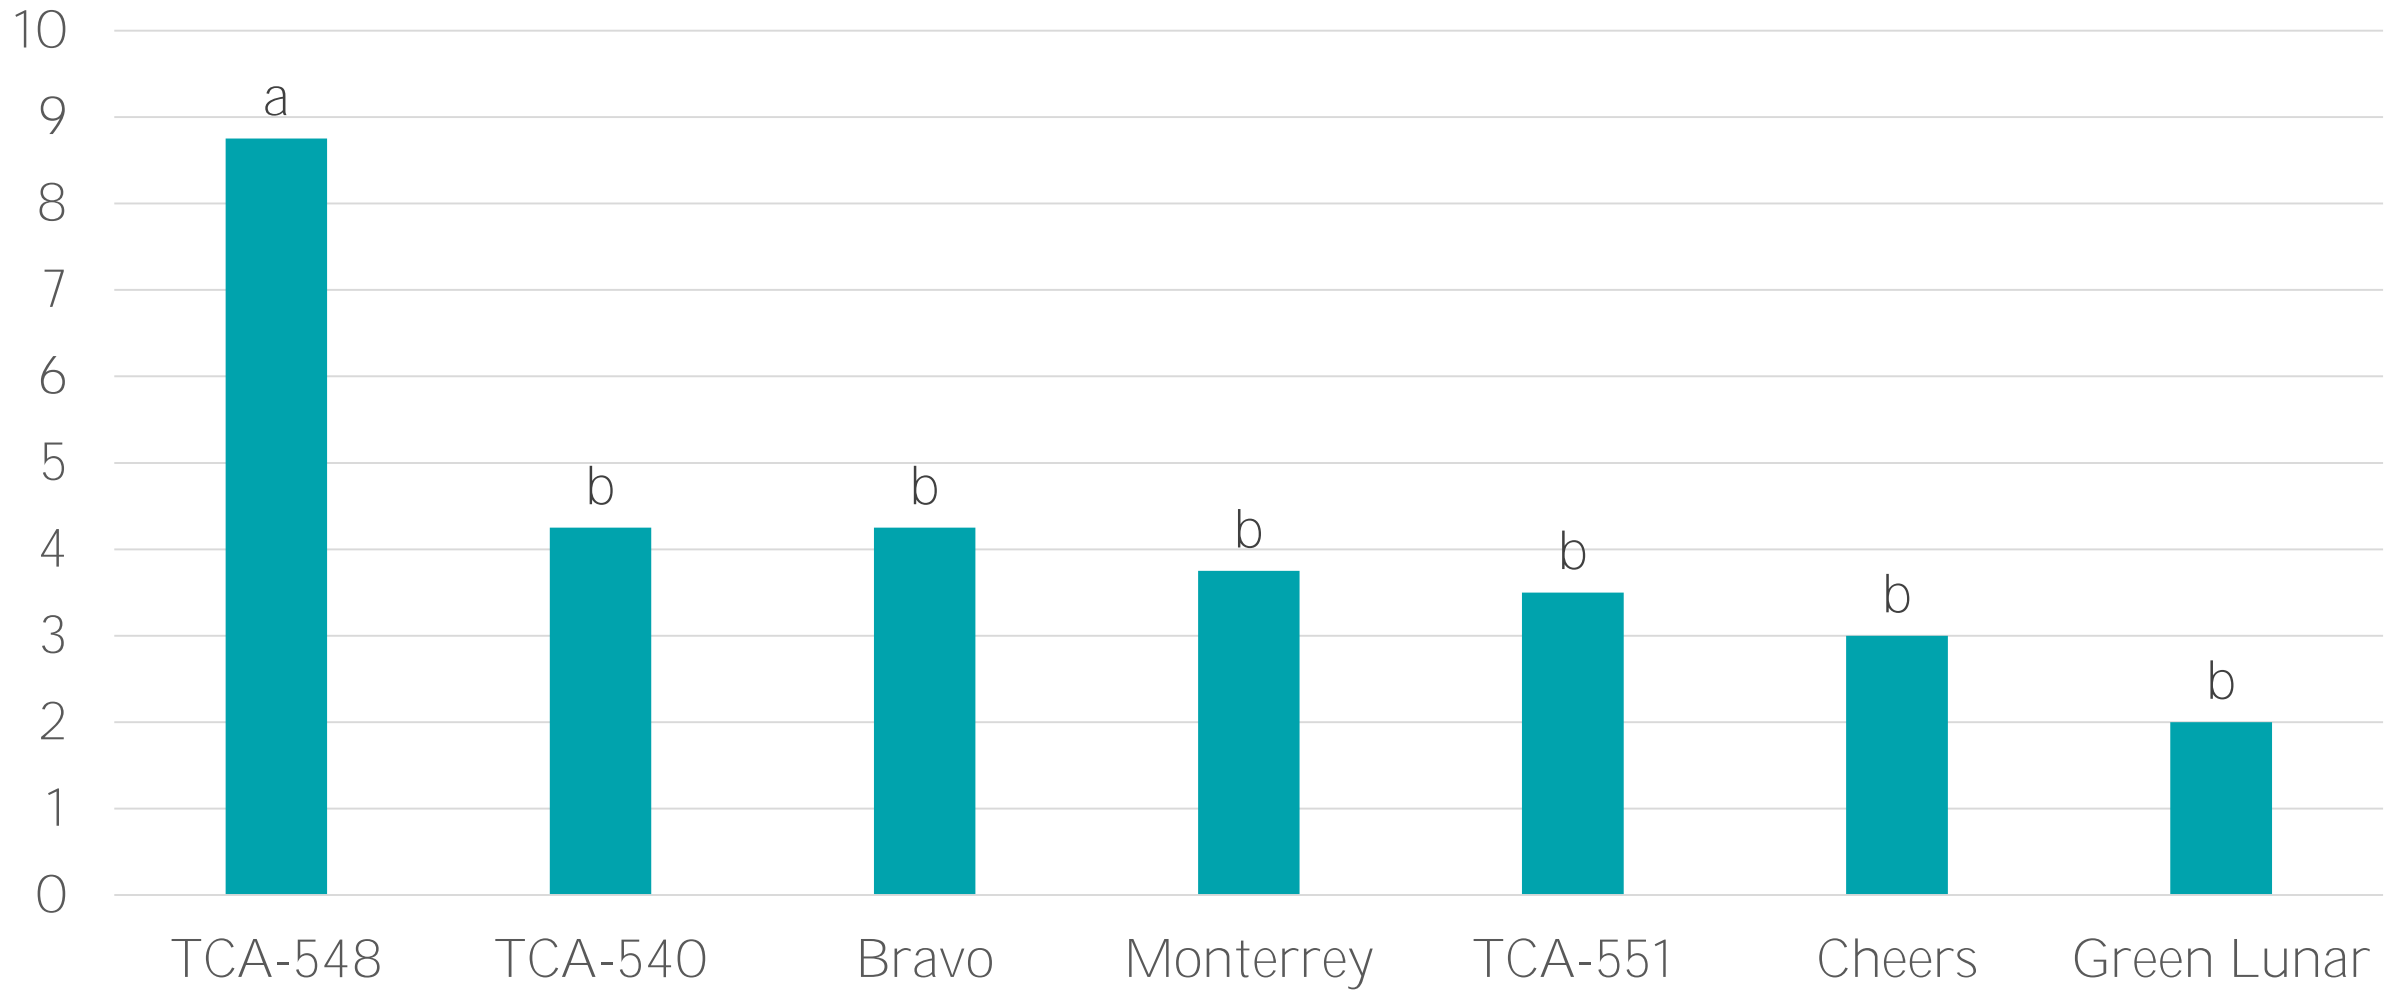

UNIVERSITY OF GEORGIA
EXTENSION

Flat Cabbage Variety Trial

Dr. Ted McAvoy
Vegetable Extension Specialist
University of Georgia, Tifton

Early Maturity Head Counts

Early Maturity Head Weights

Total Yield Head Counts

Total Yield Head Weight

Average Head Weight

Head Height (Inches)

Head Height/Width Ratio

Conclusions

- Bravo and Cheers have most yield, biggest heads
- TCA-548 was earliest, best performing flat cabbage

UNIVERSITY OF GEORGIA
EXTENSION