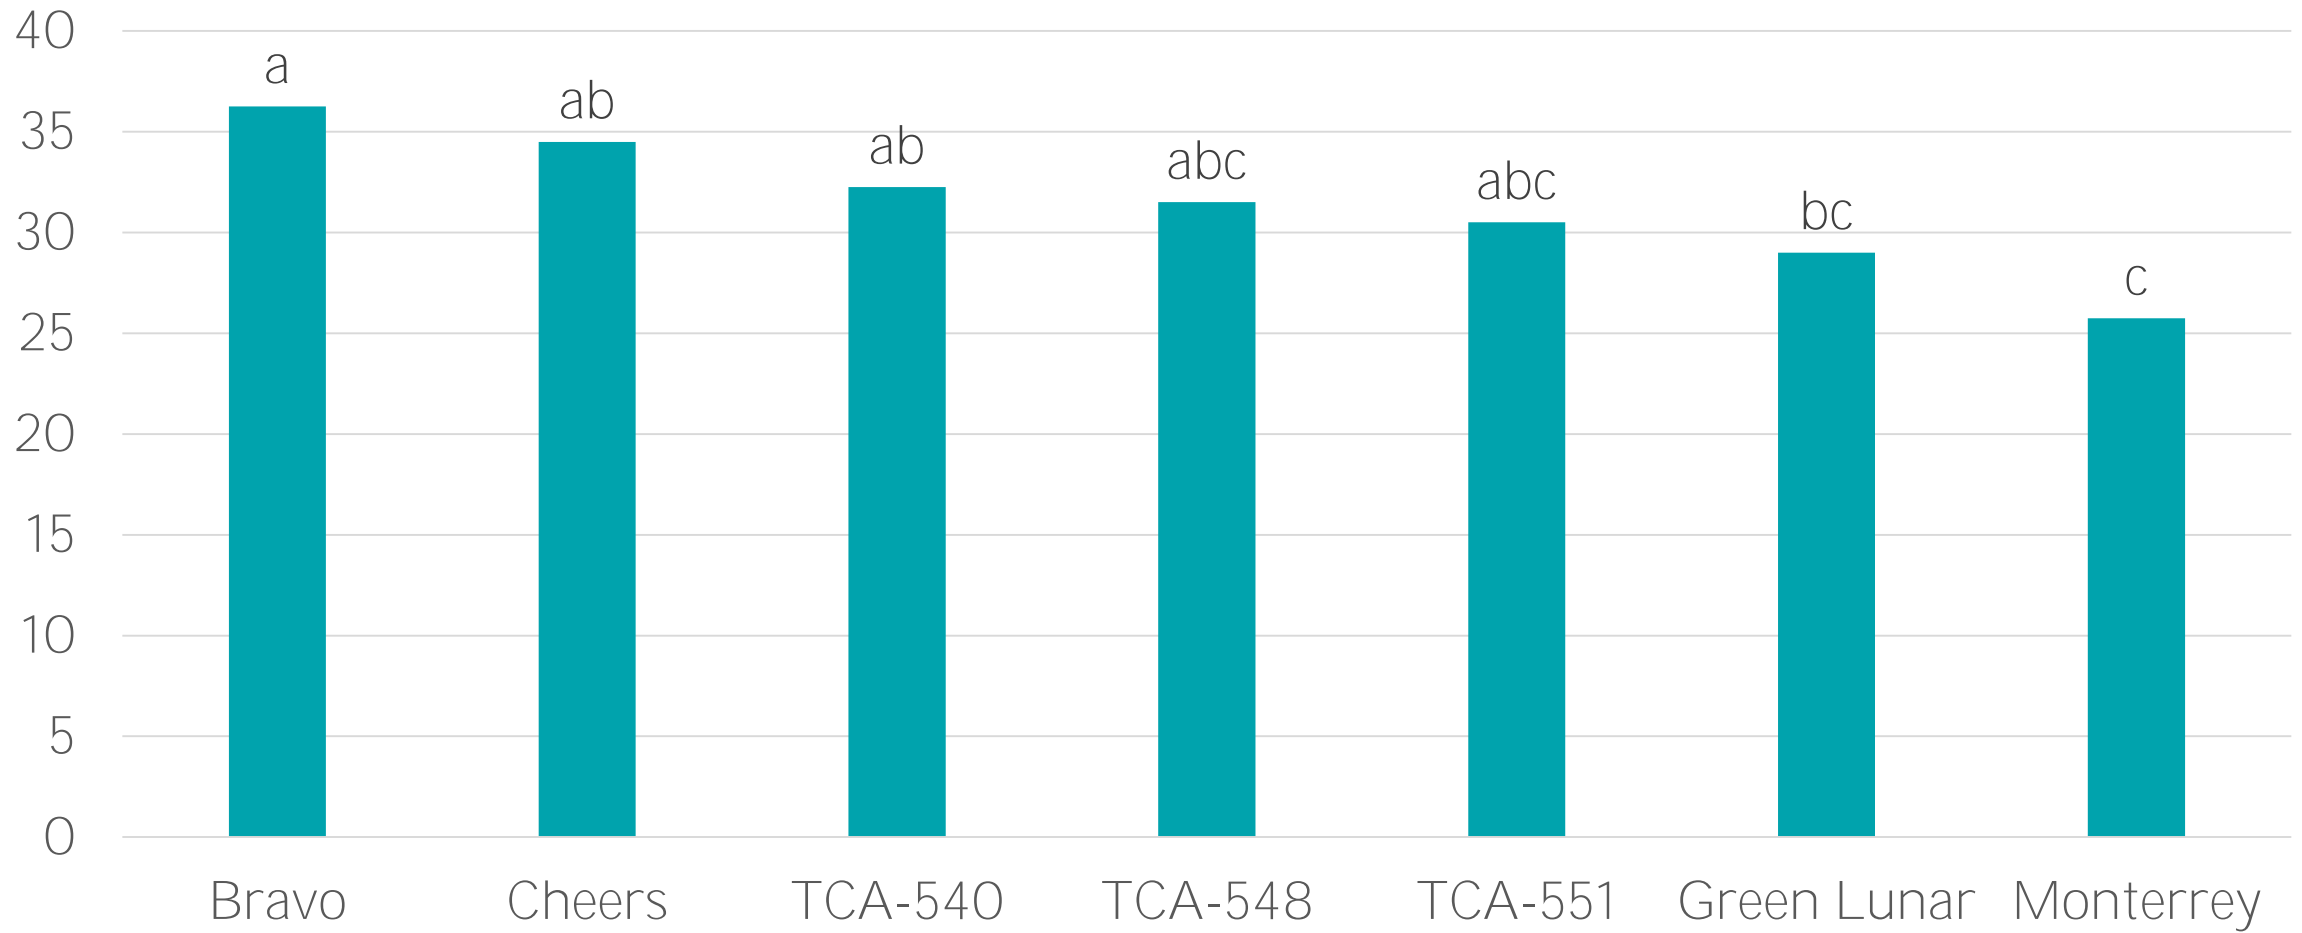

UNIVERSITY OF GEORGIA
EXTENSION

Flat Cabbage Variety Trial

Dr. Ted McAvoy
Vegetable Extension Specialist
University of Georgia, Tifton

Early Maturity Head Counts

Early Maturity Head Weights

Total Yield Head Counts

Total Yield Head Weight

Average Head Weight

Head Height (Inches)

Head Height/Width Ratio

Conclusions

- Bravo and Cheers have most yield, biggest heads
- TCA-548 was earliest, best performing flat cabbage

UNIVERSITY OF GEORGIA
EXTENSION