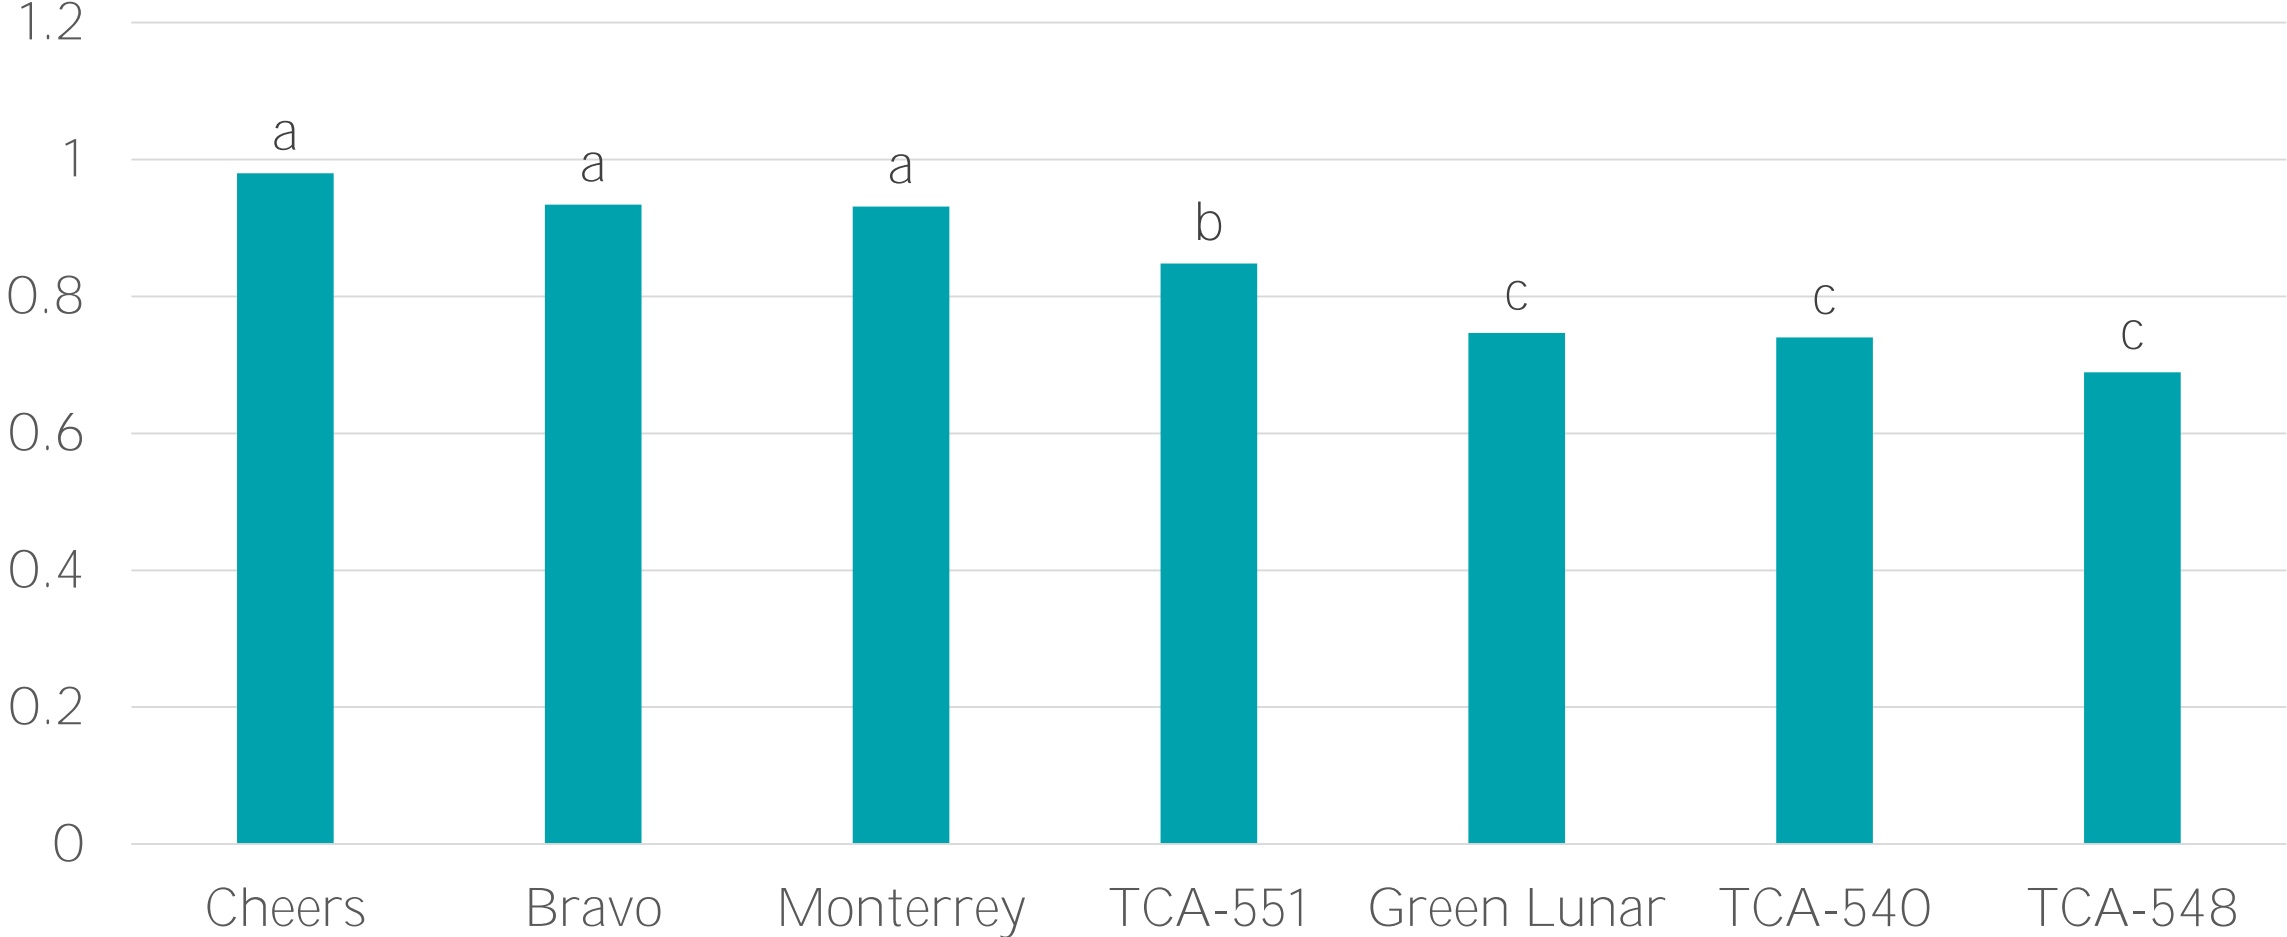

Total Yield Head Weight

Average Head Weight

Head Height (Inches)

Head Height/Width Ratio

Conclusions

- Bravo and Cheers have most yield, biggest heads
- TCA-548 was earliest, best performing flat cabbage

UNIVERSITY OF GEORGIA
EXTENSION