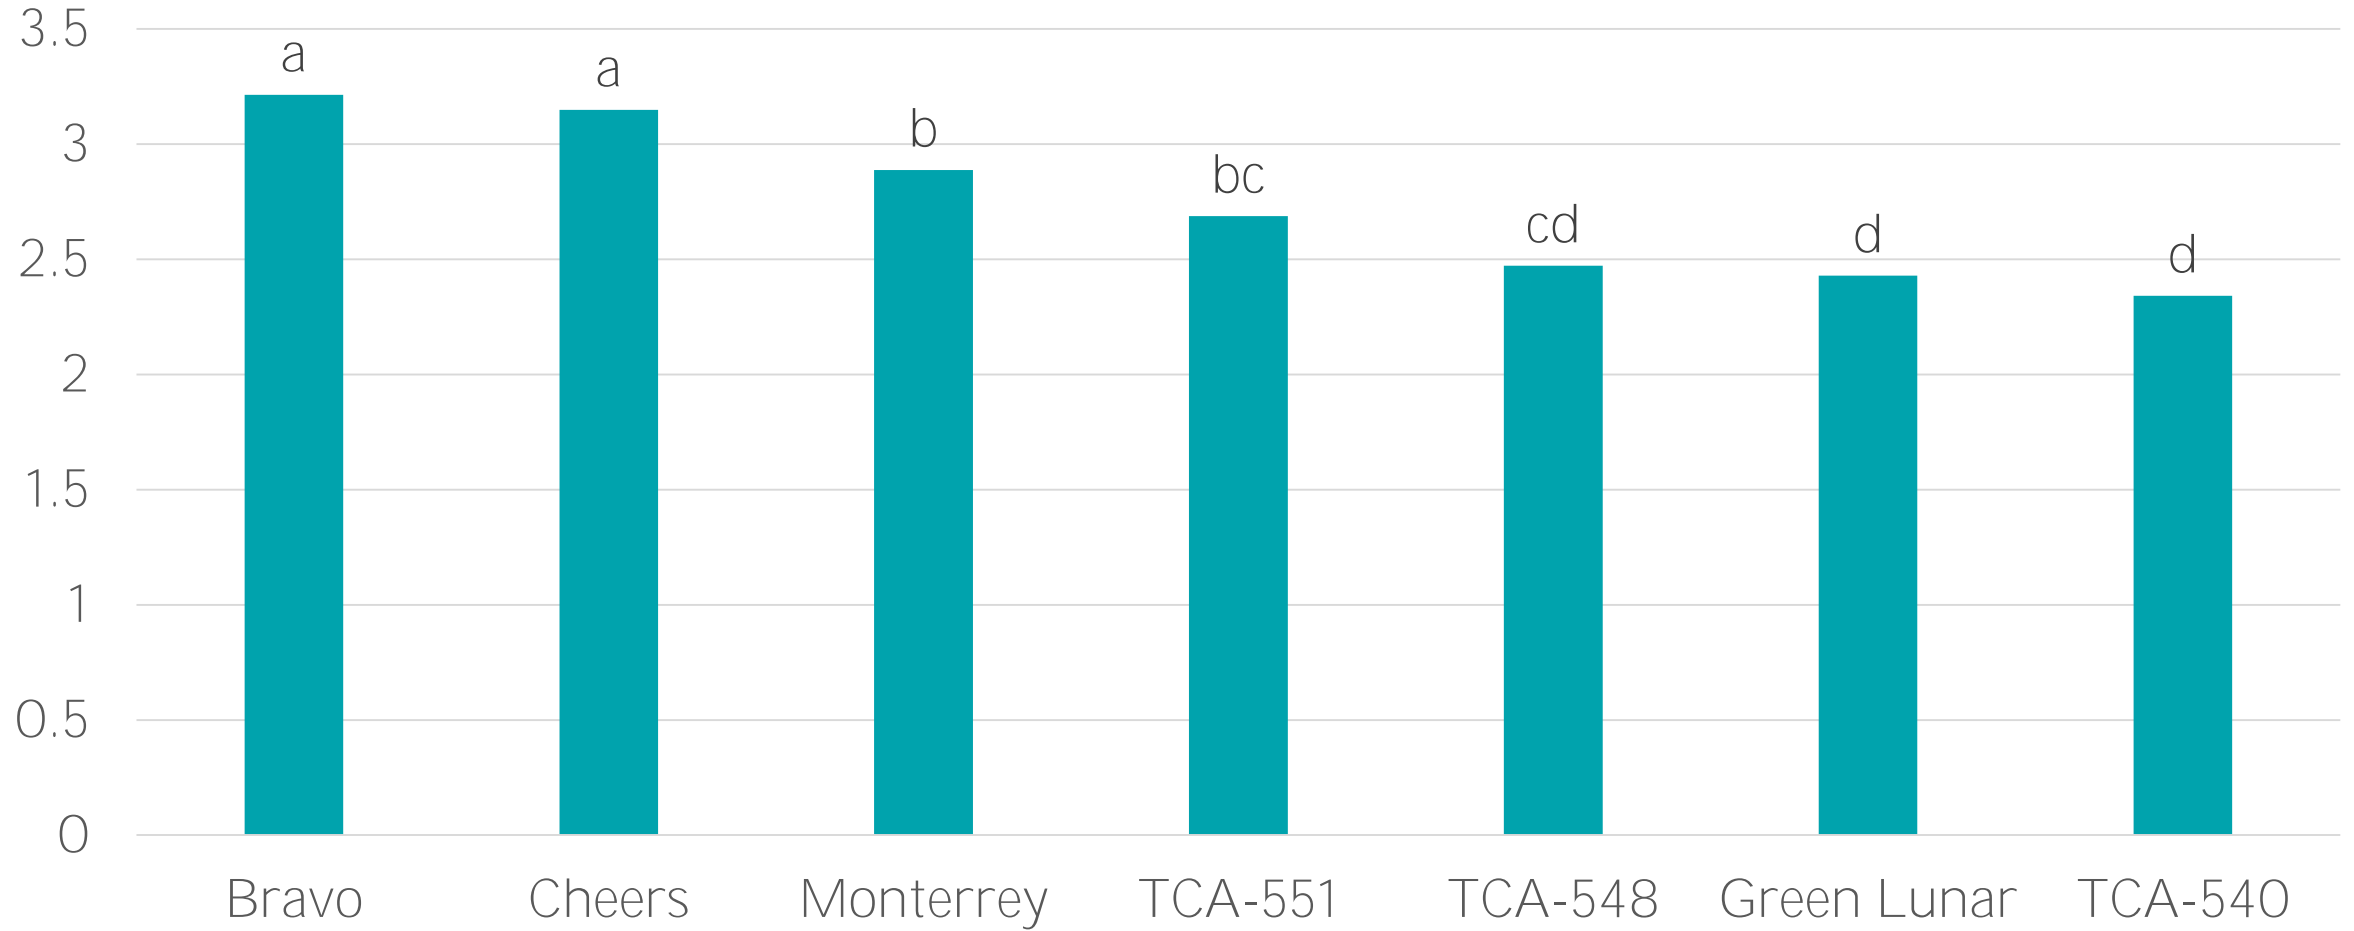

UNIVERSITY OF GEORGIA
EXTENSION

Flat Cabbage Variety Trial

Dr. Ted McAvoy
Vegetable Extension Specialist
University of Georgia, Tifton

Early Maturity Head Counts

Early Maturity Head Weights

Total Yield Head Counts

Total Yield Head Weight

Average Head Weight

Head Height (Inches)

Head Height/Width Ratio

Conclusions

- Bravo and Cheers have most yield, biggest heads
- TCA-548 was earliest, best performing flat cabbage

UNIVERSITY OF GEORGIA
EXTENSION