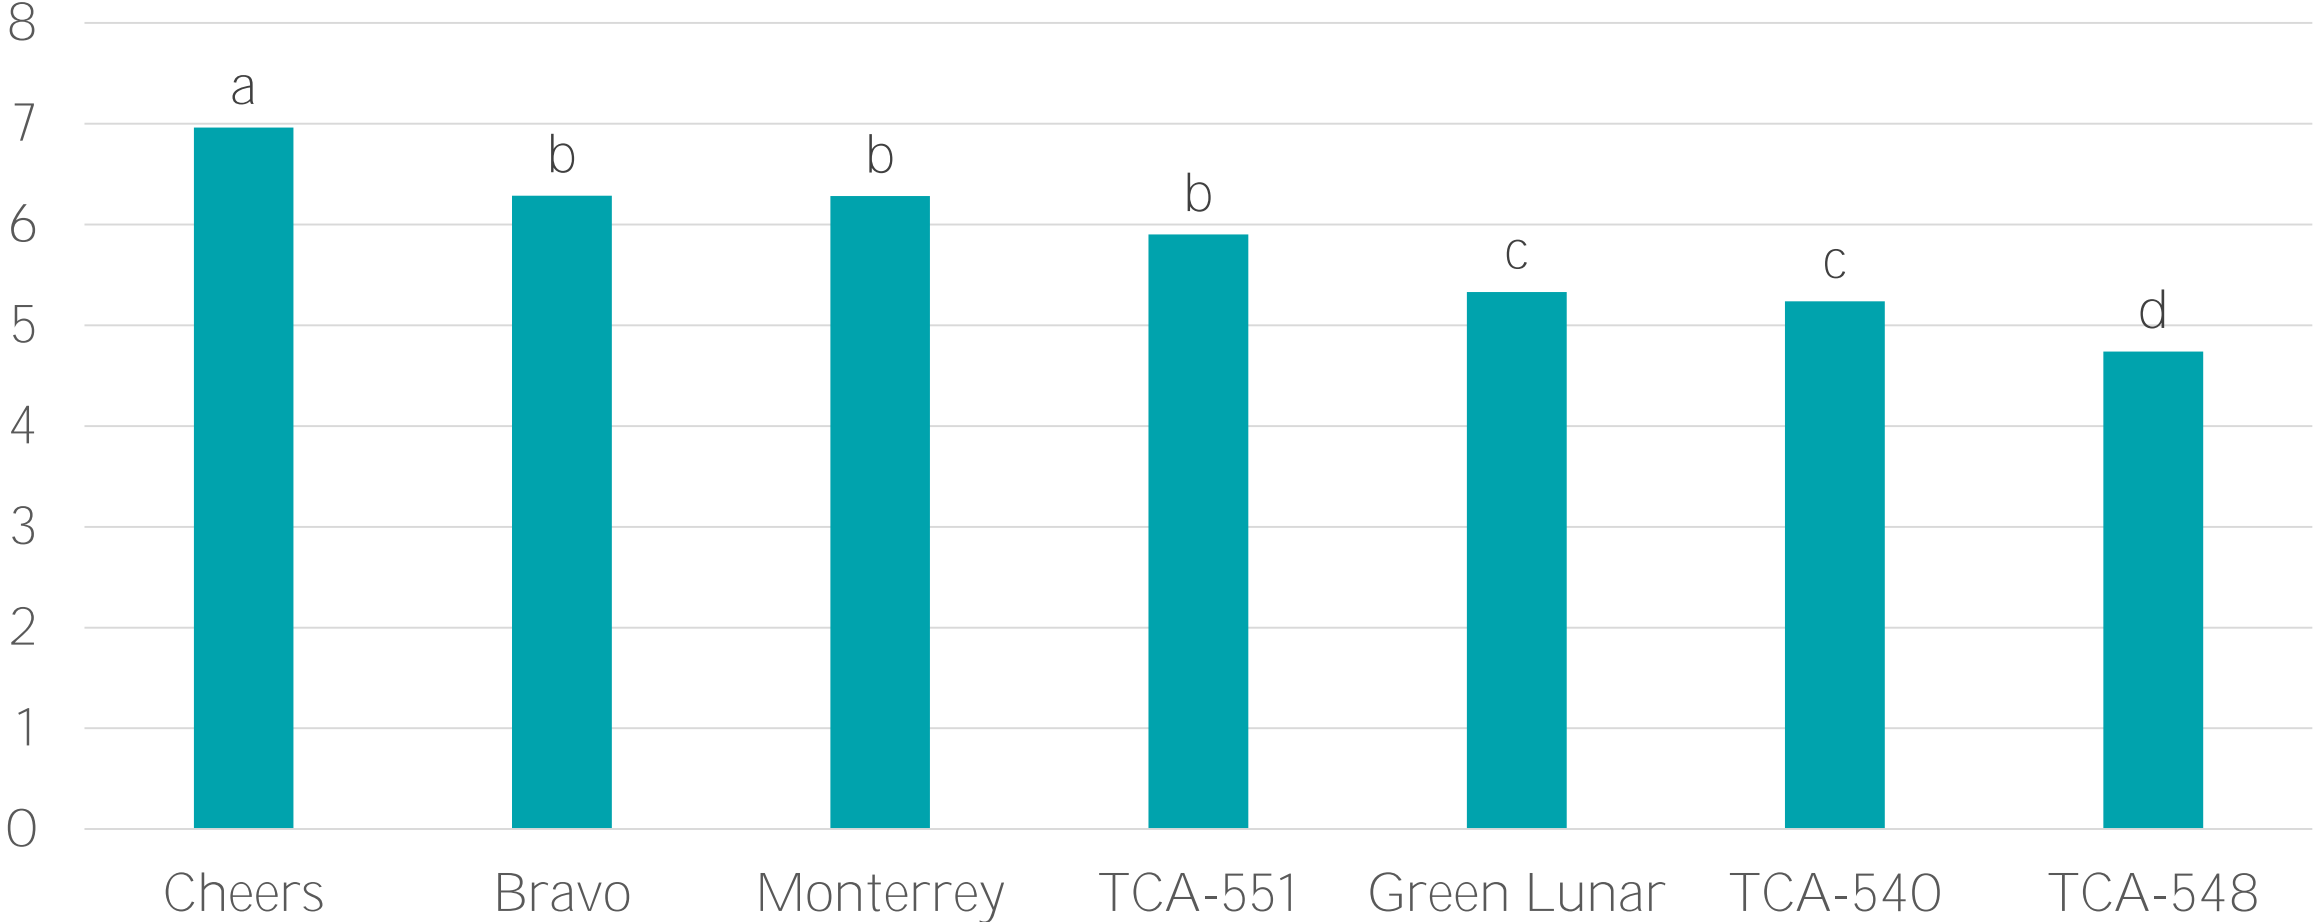

UNIVERSITY OF GEORGIA
EXTENSION

Flat Cabbage Variety Trial

Dr. Ted McAvoy
Vegetable Extension Specialist
University of Georgia, Tifton

Early Maturity Head Counts

Early Maturity Head Weights

Total Yield Head Counts

Total Yield Head Weight

Average Head Weight

Head Height (Inches)

Head Height/Width Ratio

Conclusions

- Bravo and Cheers have most yield, biggest heads
- TCA-548 was earliest, best performing flat cabbage

UNIVERSITY OF GEORGIA
EXTENSION