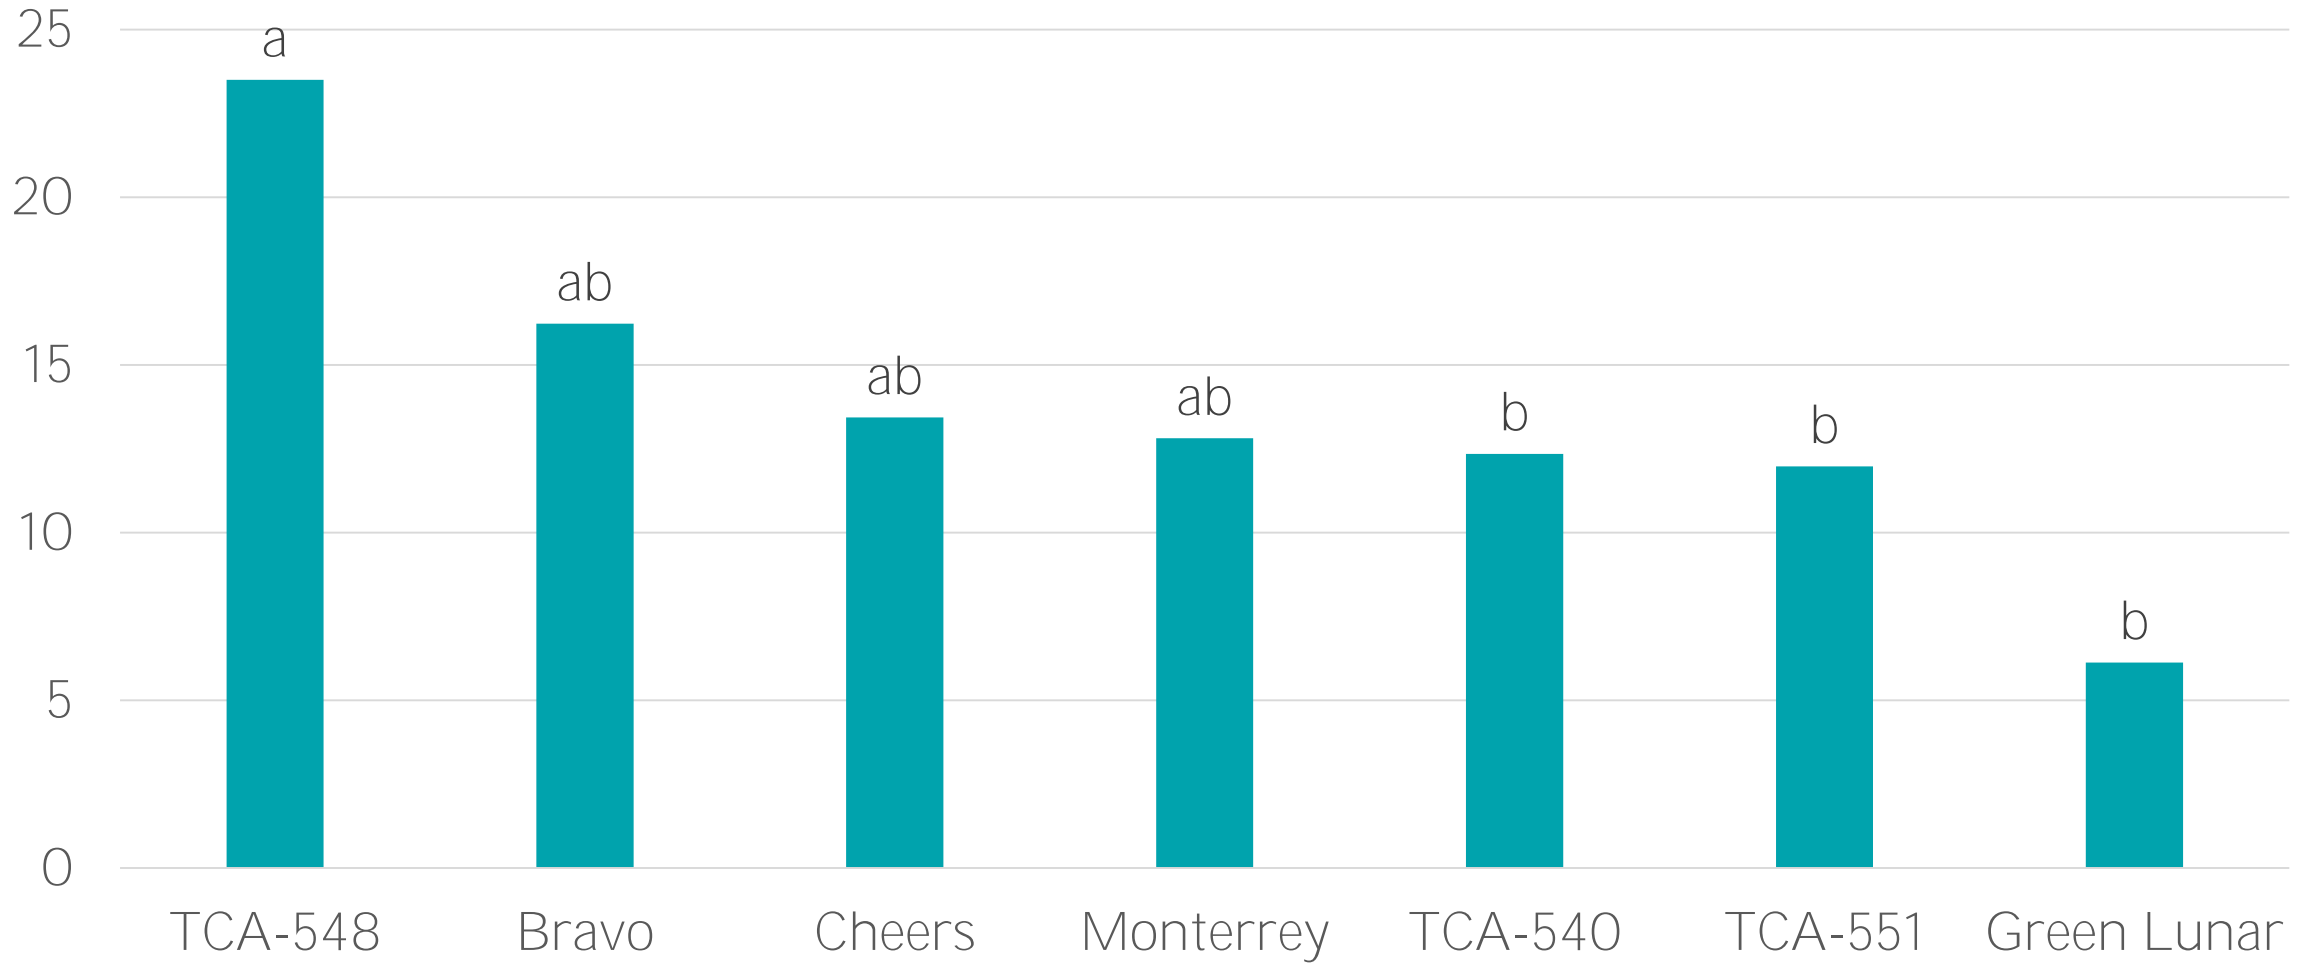

UNIVERSITY OF GEORGIA
EXTENSION

Flat Cabbage Variety Trial

Dr. Ted McAvoy
Vegetable Extension Specialist
University of Georgia, Tifton

Early Maturity Head Counts

Early Maturity Head Weights

Total Yield Head Counts

Total Yield Head Weight

Average Head Weight

Head Height (Inches)

Head Height/Width Ratio

Conclusions

- Bravo and Cheers have most yield, biggest heads
- TCA-548 was earliest, best performing flat cabbage

UNIVERSITY OF GEORGIA
EXTENSION