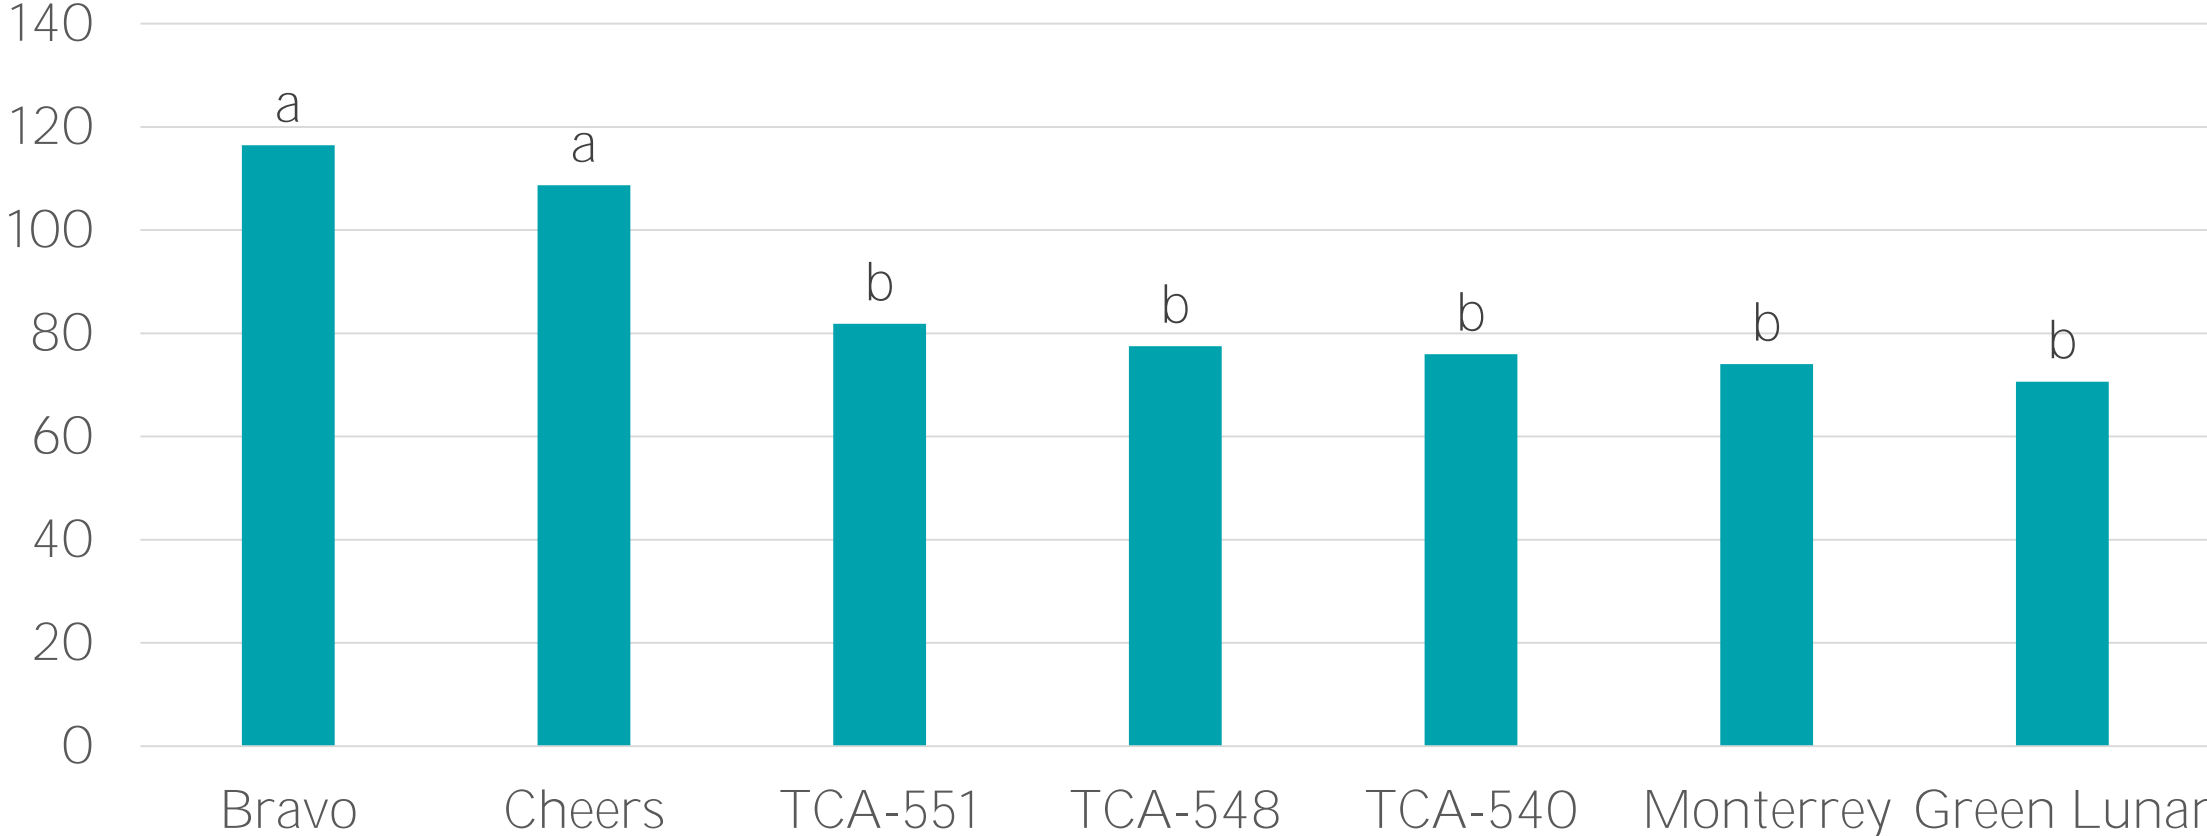

UNIVERSITY OF GEORGIA
EXTENSION

Flat Cabbage Variety Trial

Dr. Ted McAvoy
Vegetable Extension Specialist
University of Georgia, Tifton

Early Maturity Head Counts

Early Maturity Head Weights

Total Yield Head Counts

Total Yield Head Weight

Average Head Weight

Head Height (Inches)

Head Height/Width Ratio

Conclusions

- Bravo and Cheers have most yield, biggest heads
- TCA-548 was earliest, best performing flat cabbage

UNIVERSITY OF GEORGIA
EXTENSION